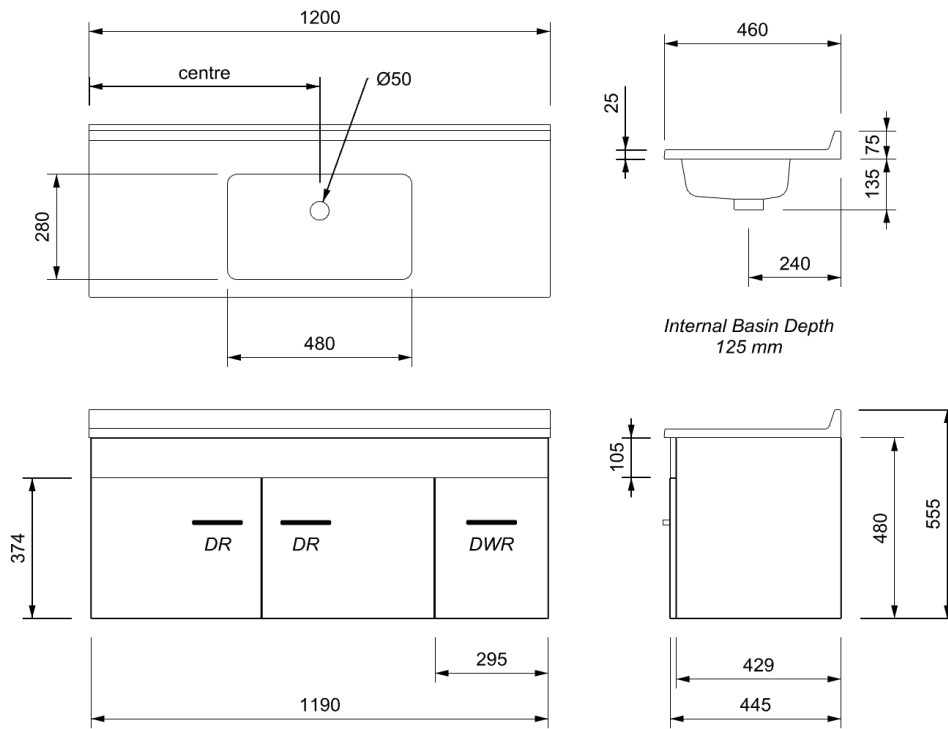

STATESMAN 1200 CLASSIC WALL VANITY

TECHNICAL SPECIFICATIONS

ALL MEASUREMENTS ARE NOMINAL.

*WARRANTIES APPLY TO RESIDENTIAL DOMESTIC USE ONLY. WARRANTY VOID IF PRODUCT IS NOT INSTALLED ACCORDING TO OUR SPECIFICATIONS

**FOR FURTHER INFORMATION ON INSTALLATION GUIDE AND PRODUCT OPTIONS PLEASE REFER TO THE WEBSITE.

CLEARLITE.CO.NZ