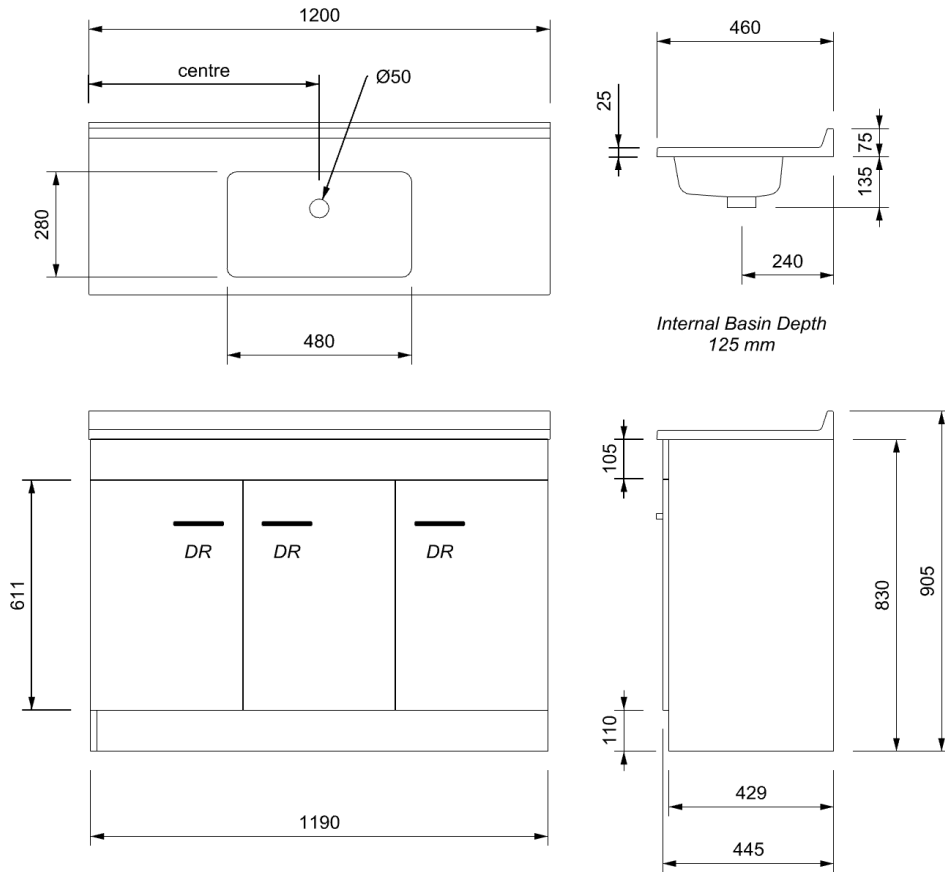

STATESMAN 1200 DOOR ONLY FLOOR VANITY

TECHNICAL SPECIFICATIONS

ALL MEASUREMENTS ARE NOMINAL.

*WARRANTIES APPLY TO RESIDENTIAL DOMESTIC USE ONLY. WARRANTY VOID IF PRODUCT IS NOT INSTALLED ACCORDING TO OUR SPECIFICATIONS

**FOR FURTHER INFORMATION ON INSTALLATION GUIDE AND PRODUCT OPTIONS PLEASE REFER TO THE WEBSITE.

CLEARLITE.CO.NZ