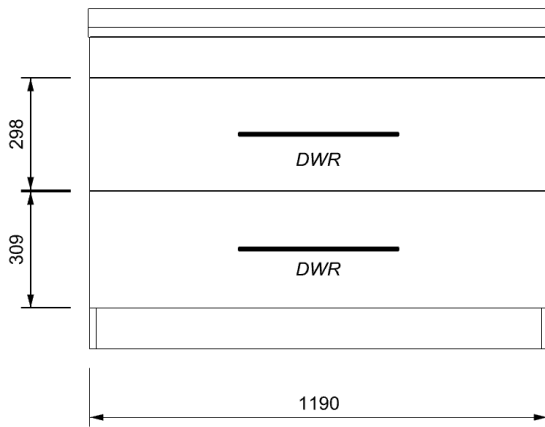

CLEARLITE.CO.NZ

STATESMAN 1200 DOUBLE DWR FLOOR VANITY

TECHNICAL SPECIFICATIONS

Internal Basin Depth
125 mm

Top Drawer

Bottom Drawer

ALL MEASUREMENTS ARE NOMINAL.

*WARRANTIES APPLY TO RESIDENTIAL DOMESTIC USE ONLY. WARRANTY VOID IF PRODUCT IS NOT INSTALLED ACCORDING TO OUR SPECIFICATIONS