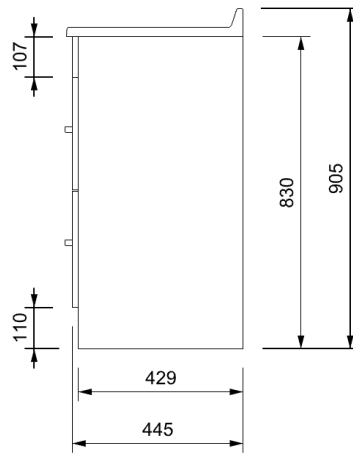

INSTALLATION	Floor Standing
CONFIGURATION	2 soft-close Drawers
MATERIAL	Moisture Resistant Board
WIDTH (mm)	1190
DEPTH (mm)	445
HEIGHT (mm)	830
ORIGIN	Aotearoa / New Zealand

VANITY TOP

FINISH	Gloss White
MATERIAL	Acrylic
TAP HOLE	No
OVERFLOW	No
WASTE SIZE	Suits 32mm and 40mm waste trap
WASTE INCLUDED	No
WIDTH (mm)	1200
DEPTH (mm)	460
ORIGIN	PRC
STANDARD APPROVAL	AS/NZS 1730:1996

CLEARLITE.CO.NZ

STATESMAN 1200 DOUBLE DWR FLOOR VANITY

TECHNICAL SPECIFICATIONS

Internal Basin Depth
125 mm

Top Drawer

Bottom Drawer

ALL MEASUREMENTS ARE NOMINAL.

*WARRANTIES APPLY TO RESIDENTIAL DOMESTIC USE ONLY. WARRANTY VOID IF PRODUCT IS NOT INSTALLED ACCORDING TO OUR SPECIFICATIONS