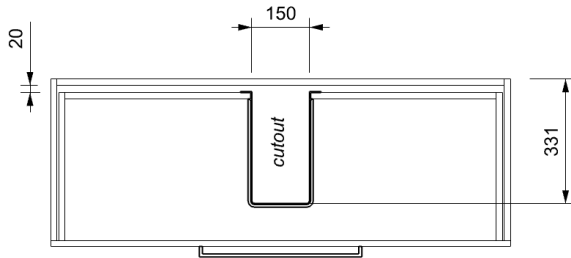

INSTALLATION	Floor Standing
CONFIGURATION	2 soft-close Drawers
MATERIAL	Moisture Resistant Board
WIDTH (mm)	1190
DEPTH (mm)	445
HEIGHT (mm)	830
ORIGIN	Aotearoa / New Zealand

VANITY TOP

FINISH	Gloss White
MATERIAL	Acrylic
TAP HOLE	No
OVERFLOW	No
WASTE SIZE	Suits 32mm and 40mm waste trap
WASTE INCLUDED	No
WIDTH (mm)	1200
DEPTH (mm)	460
ORIGIN	PRC
STANDARD APPROVAL	AS/NZS 1730:1996

CLEARLITE.CO.NZ

STATESMAN 1200 DOUBLE DWR FLOOR VANITY

TECHNICAL SPECIFICATIONS

Internal Basin Depth
125 mm

Top Drawer

Bottom Drawer

ALL MEASUREMENTS ARE NOMINAL.

*WARRANTIES APPLY TO RESIDENTIAL DOMESTIC USE ONLY. WARRANTY VOID IF PRODUCT IS NOT INSTALLED ACCORDING TO OUR SPECIFICATIONS