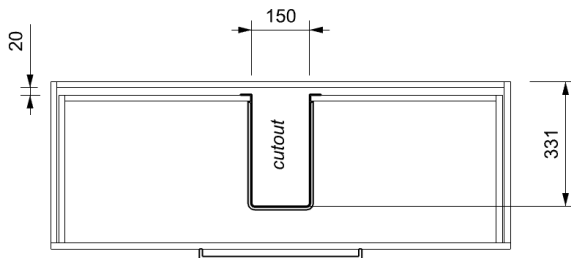

CLEARLITE.CO.NZ

STATESMAN 1200 DOUBLE DWR FLOOR VANITY

TECHNICAL SPECIFICATIONS

Internal Basin Depth
125 mm

Top Drawer

Bottom Drawer

ALL MEASUREMENTS ARE NOMINAL.

*WARRANTIES APPLY TO RESIDENTIAL DOMESTIC USE ONLY. WARRANTY VOID IF PRODUCT IS NOT INSTALLED ACCORDING TO OUR SPECIFICATIONS