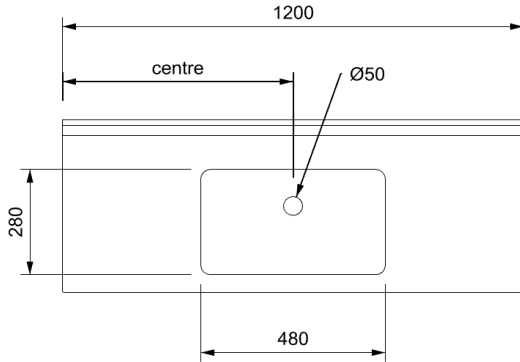

INSTALLATION	Floor Standing
CONFIGURATION	2 soft-close Drawers
MATERIAL	Moisture Resistant Board
WIDTH (mm)	1190
DEPTH (mm)	445
HEIGHT (mm)	830
ORIGIN	Aotearoa / New Zealand

VANITY TOP

FINISH	Gloss White
MATERIAL	Acrylic
TAP HOLE	No
OVERFLOW	No
WASTE SIZE	Suits 32mm and 40mm waste trap
WASTE INCLUDED	No
WIDTH (mm)	1200
DEPTH (mm)	460
ORIGIN	PRC
STANDARD APPROVAL	AS/NZS 1730:1996

CLEARLITE.CO.NZ

STATESMAN 1200 DOUBLE DWR FLOOR VANITY

TECHNICAL SPECIFICATIONS

Internal Basin Depth
125 mm

Top Drawer

Bottom Drawer

ALL MEASUREMENTS ARE NOMINAL.

*WARRANTIES APPLY TO RESIDENTIAL DOMESTIC USE ONLY. WARRANTY VOID IF PRODUCT IS NOT INSTALLED ACCORDING TO OUR SPECIFICATIONS