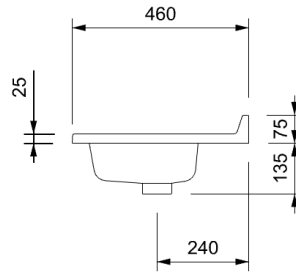

INSTALLATION	Floor Standing
CONFIGURATION	2 soft-close Drawers
MATERIAL	Moisture Resistant Board
WIDTH (mm)	1190
DEPTH (mm)	445
HEIGHT (mm)	830
ORIGIN	Aotearoa / New Zealand

VANITY TOP

FINISH	Gloss White
MATERIAL	Acrylic
TAP HOLE	No
OVERFLOW	No
WASTE SIZE	Suits 32mm and 40mm waste trap
WASTE INCLUDED	No
WIDTH (mm)	1200
DEPTH (mm)	460
ORIGIN	PRC
STANDARD APPROVAL	AS/NZS 1730:1996

CLEARLITE.CO.NZ

STATESMAN 1200 DOUBLE DWR FLOOR VANITY

TECHNICAL SPECIFICATIONS

Internal Basin Depth
125 mm

Top Drawer

Bottom Drawer

ALL MEASUREMENTS ARE NOMINAL.

*WARRANTIES APPLY TO RESIDENTIAL DOMESTIC USE ONLY. WARRANTY VOID IF PRODUCT IS NOT INSTALLED ACCORDING TO OUR SPECIFICATIONS