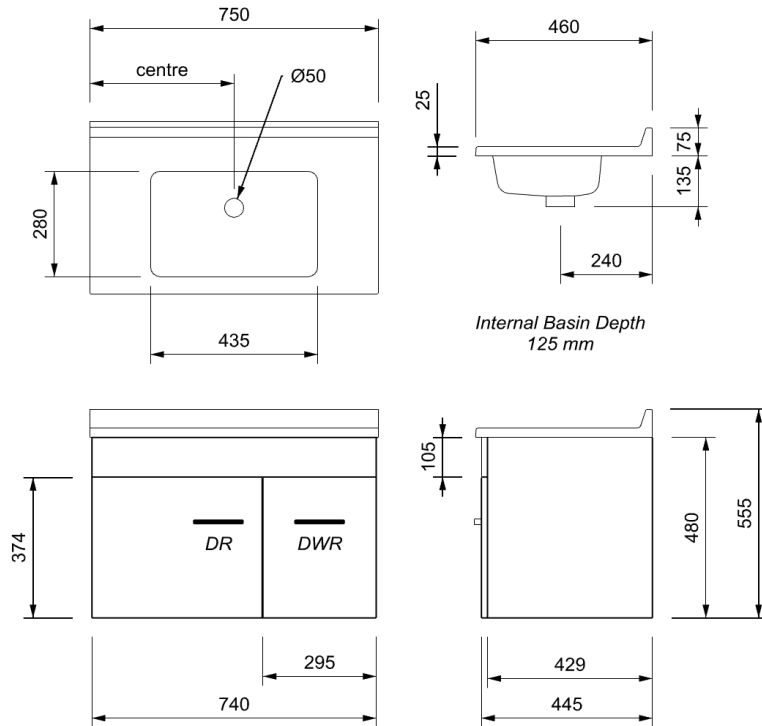

STATESMAN 750 CLASSIC WALL VANITY

TECHNICAL SPECIFICATIONS

ALL MEASUREMENTS ARE NOMINAL.

*WARRANTIES APPLY TO RESIDENTIAL DOMESTIC USE ONLY. WARRANTY VOID IF PRODUCT IS NOT INSTALLED ACCORDING TO OUR SPECIFICATIONS

**FOR FURTHER INFORMATION ON INSTALLATION GUIDE AND PRODUCT OPTIONS PLEASE REFER TO THE WEBSITE.

CLEARLITE.CO.NZ