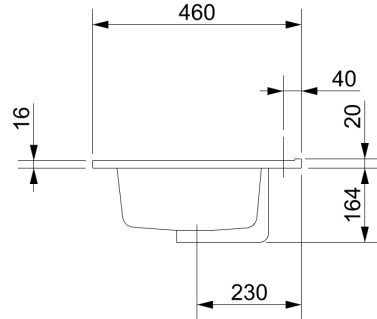

PACIFIC 1200 DOUBLE DWR WALL VANITY

135 mm
INTERNAL BASIN DEPTH