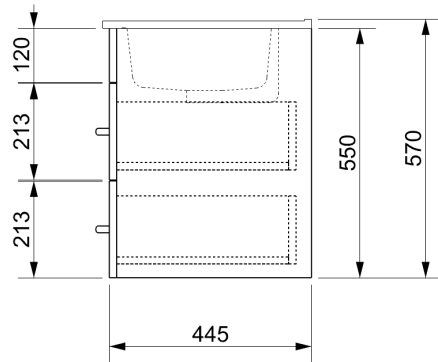

## CABINET

INSTALLATION	Wall hung
CONFIGURATION	2 soft-close drawers
MATERIAL	Moisture resistant board
WIDTH (mm)	1190
DEPTH (mm)	445
HEIGHT (mm)	550
ORIGIN	Aotearoa / New Zealand

## VANITY TOP

FINISH	Gloss White
MATERIAL	Vitreous China
TAP HOLE	Yes
OVERFLOW	Yes
WASTE SIZE	Suits 32mm and 40mm waste traps
WASTE INCLUDED	No
WIDTH (mm)	1200
DEPTH (mm)	460
ORIGIN	PRC

# PACIFIC 1200 DOUBLE DWR WALL VANITY

135 mm  
INTERNAL BASIN DEPTH

TOP DRAWER

BOTTOM DRAWER

MAY 2024

ALL MEASUREMENTS ARE NOMINAL.  
\*WARRANTIES APPLY TO RESIDENTIAL DOMESTIC USE ONLY. WARRANTY IS VOID IF PRODUCT IS NOT INSTALLED ACCORDING TO OUR SPECIFICATIONS.  
\*\*REFER TO WEBSITE FOR FURTHER INFORMATION ON INSTALLATION GUIDE AND PRODUCT OPTIONS.  
CLEARLITE.CO.NZ