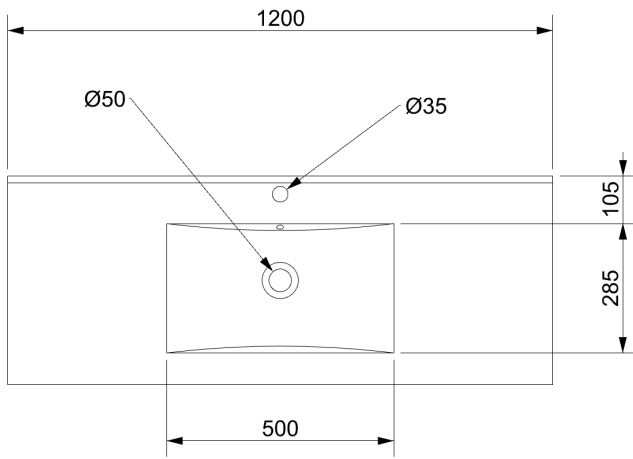

PACIFIC 1200 DOUBLE DWR WALL VANITY

135 mm
INTERNAL BASIN DEPTH