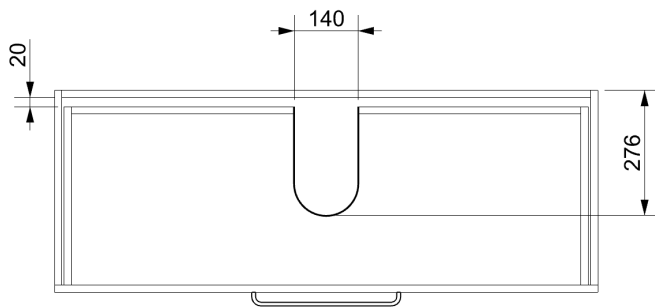

## CABINET

INSTALLATION	Wall hung
CONFIGURATION	2 soft-close drawers
MATERIAL	Moisture resistant board
WIDTH (mm)	1190
DEPTH (mm)	445
HEIGHT (mm)	550
ORIGIN	Aotearoa / New Zealand

## VANITY TOP

FINISH	Gloss White
MATERIAL	Vitreous China
TAP HOLE	Yes
OVERFLOW	Yes
WASTE SIZE	Suits 32mm and 40mm waste traps
WASTE INCLUDED	No
WIDTH (mm)	1200
DEPTH (mm)	460
ORIGIN	PRC

# PACIFIC 1200 DOUBLE DWR WALL VANITY

135 mm  
INTERNAL BASIN DEPTH

TOP DRAWER

BOTTOM DRAWER

MAY 2024

ALL MEASUREMENTS ARE NOMINAL.  
\*WARRANTIES APPLY TO RESIDENTIAL DOMESTIC USE ONLY. WARRANTY IS VOID IF PRODUCT IS NOT INSTALLED ACCORDING TO OUR SPECIFICATIONS.  
\*\*REFER TO WEBSITE FOR FURTHER INFORMATION ON INSTALLATION GUIDE AND PRODUCT OPTIONS.  
CLEARLITE.CO.NZ