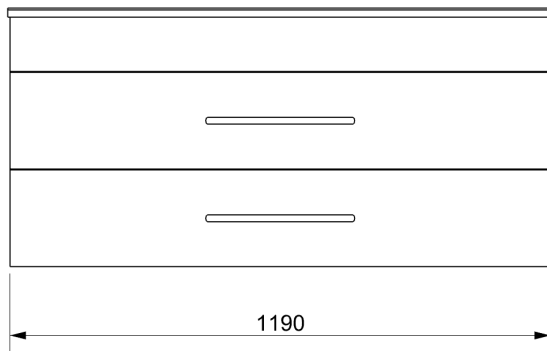

PACIFIC 1200 DOUBLE DWR WALL VANITY

TOP DRAWER

BOTTOM DRAWER

MAY 2024

ALL MEASUREMENTS ARE NOMINAL.
*WARRANTIES APPLY TO RESIDENTIAL DOMESTIC USE ONLY. WARRANTY IS VOID IF PRODUCT IS NOT INSTALLED ACCORDING TO OUR SPECIFICATIONS.
**REFER TO WEBSITE FOR FURTHER INFORMATION ON INSTALLATION GUIDE AND PRODUCT OPTIONS.
CLEARLITE.CO.NZ