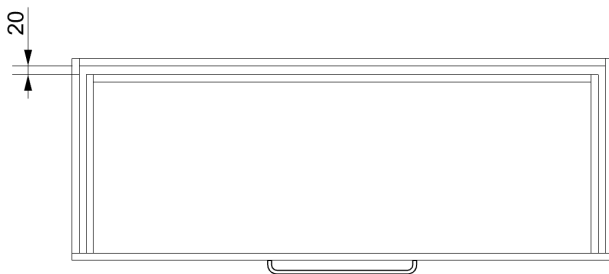

# PACIFIC 1200 DOUBLE DWR WALL VANITY

135 mm  
INTERNAL BASIN DEPTH

TOP DRAWER

BOTTOM DRAWER

MAY 2024

ALL MEASUREMENTS ARE NOMINAL.  
\*WARRANTIES APPLY TO RESIDENTIAL DOMESTIC USE ONLY. WARRANTY IS VOID IF PRODUCT IS NOT INSTALLED ACCORDING TO OUR SPECIFICATIONS.  
\*\*REFER TO WEBSITE FOR FURTHER INFORMATION ON INSTALLATION GUIDE AND PRODUCT OPTIONS.  
CLEARLITE.CO.NZ