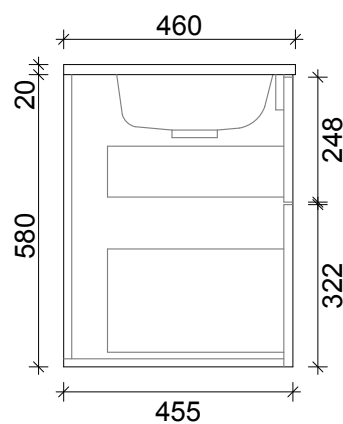

SPECIFICATION SHEET
EVO ARCO 1000 2 DRAW WALL HUNG

DRAWER WASTE CUT OUT

PRIMO BATHROOMWARE
3 EDISON PLACE
(03) 384-2471
EMAIL: enquiries@primobathroomware.co.nz