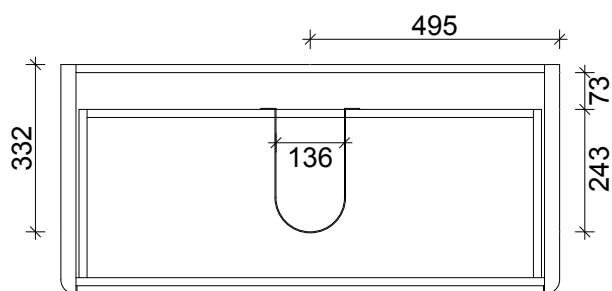

SPECIFICATION SHEET
EVO ARCO 1000 2 DRAW WALL HUNG

DRAWER WASTE CUT OUT

PRIMO BATHROOMWARE
3 EDISON PLACE
(03) 384-2471
EMAIL: enquiries@primobathroomware.co.nz