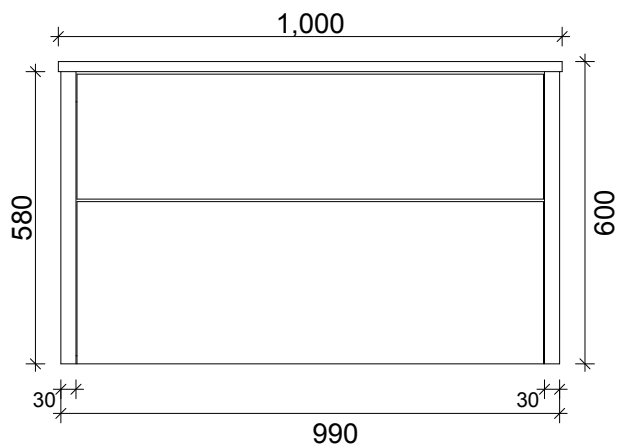

SPECIFICATION SHEET
EVO ARCO 1000 2 DRAW WALL HUNG

DRAWER WASTE CUT OUT

PRIMO BATHROOMWARE
3 EDISON PLACE
(03) 384-2471
EMAIL: enquiries@primobathroomware.co.nz