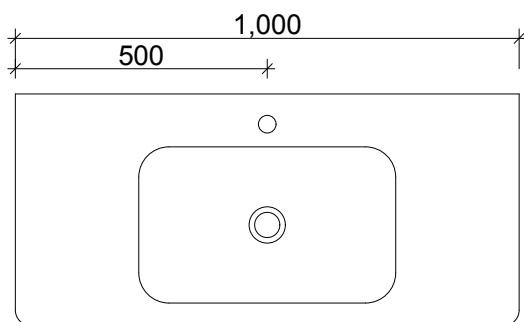

SPECIFICATION SHEET
EVO ARCO 1000 2 DRAW WALL HUNG

DRAWER WASTE CUT OUT

PRIMO BATHROOMWARE
3 EDISON PLACE
(03) 384-2471
EMAIL: enquiries@primobathroomware.co.nz