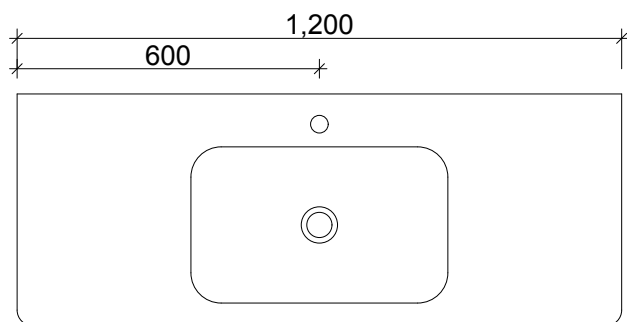

SPECIFICATION SHEET
EVO ARCO 1200 2 DRAW WALL HUNG

DRAWER WASTE CUT OUT

PRIMO BATHROOMWARE
3 EDISON PLACE
(03) 384-2471
EMAIL: enquiries@primobathroomware.co.nz