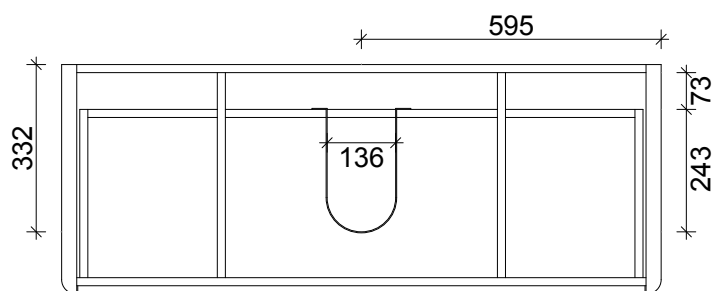

SPECIFICATION SHEET
EVO ARCO 1200 2 DRAW WALL HUNG

DRAWER WASTE CUT OUT

PRIMO BATHROOMWARE
3 EDISON PLACE
(03) 384-2471
EMAIL: enquiries@primobathroomware.co.nz