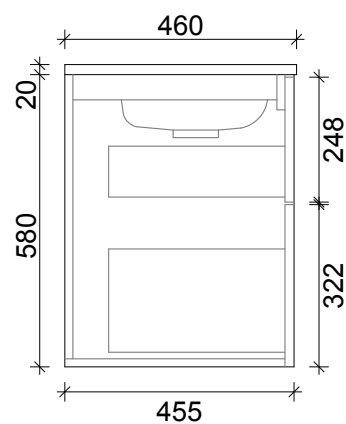

SPECIFICATION SHEET
EVO ARCO 1200 2 DRAW WALL HUNG

DRAWER WASTE CUT OUT

PRIMO BATHROOMWARE
3 EDISON PLACE
(03) 384-2471
EMAIL: enquiries@primobathroomware.co.nz