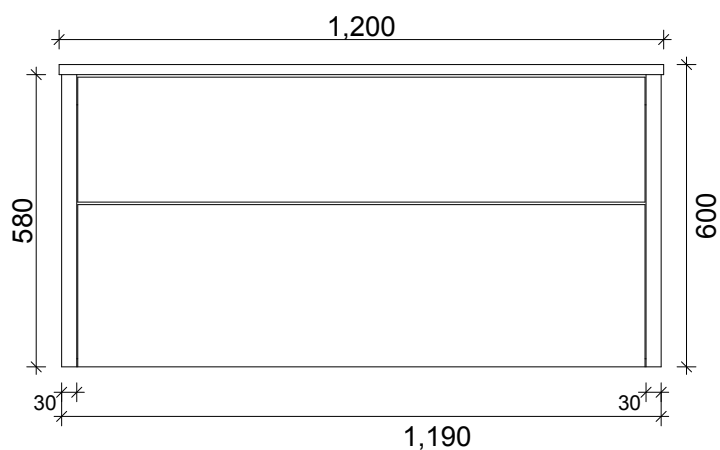

SPECIFICATION SHEET
EVO ARCO 1200 2 DRAW WALL HUNG

DRAWER WASTE CUT OUT

PRIMO BATHROOMWARE
3 EDISON PLACE
(03) 384-2471
EMAIL: enquiries@primobathroomware.co.nz