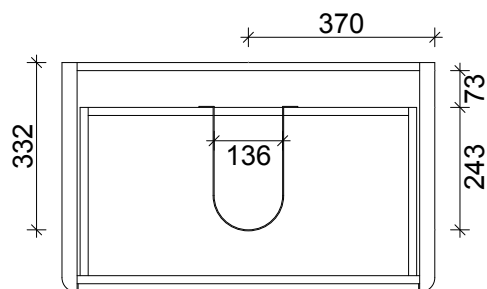

SPECIFICATION SHEET
EVO ARCO 750 2 DRAW WALL HUNG

DRAWER WASTE CUT OUT

PRIMO BATHROOMWARE
3 EDISON PLACE
(03) 384-2471
EMAIL: enquiries@primobathroomware.co.nz