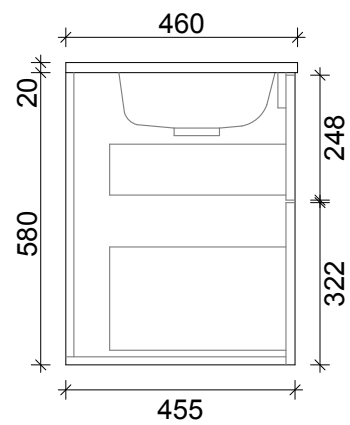

SPECIFICATION SHEET
EVO ARCO 750 2 DRAW WALL HUNG

DRAWER WASTE CUT OUT

PRIMO BATHROOMWARE
3 EDISON PLACE
(03) 384-2471
EMAIL: enquiries@primobathroomware.co.nz