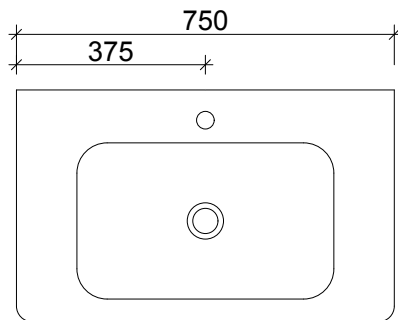

SPECIFICATION SHEET
EVO ARCO 750 2 DRAW WALL HUNG

DRAWER WASTE CUT OUT

PRIMO BATHROOMWARE
3 EDISON PLACE
(03) 384-2471
EMAIL: enquiries@primobathroomware.co.nz