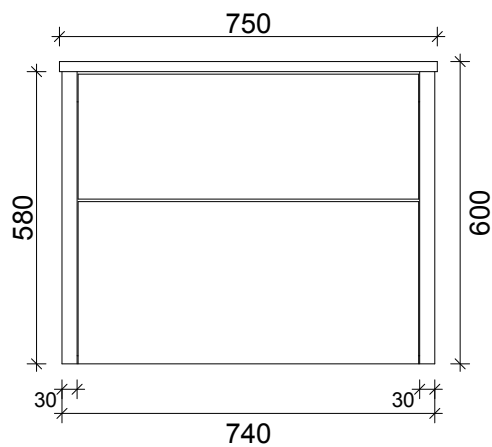

SPECIFICATION SHEET
EVO ARCO 750 2 DRAW WALL HUNG

DRAWER WASTE CUT OUT

PRIMO BATHROOMWARE
3 EDISON PLACE
(03) 384-2471
EMAIL: enquiries@primobathroomware.co.nz