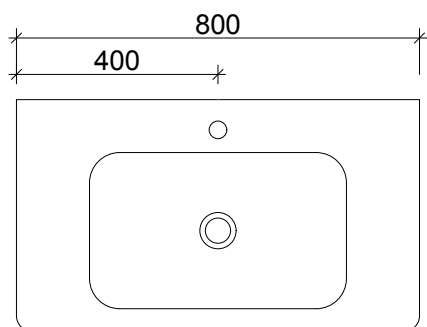

SPECIFICATION SHEET
EVO ARCO 800 1 DRAW WALL HUNG

DRAWER WASTE CUT OUT

PRIMO BATHROOMWARE
3 EDISON PLACE
(03) 384-2471
EMAIL: enquiries@primobathroomware.co.nz