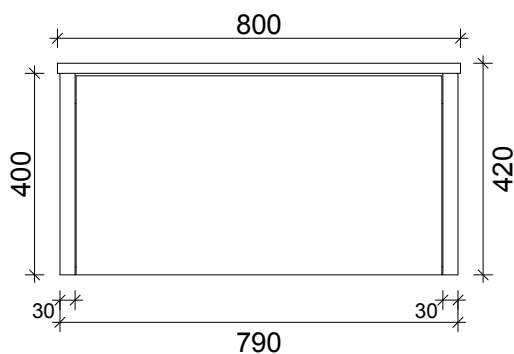

SPECIFICATION SHEET
EVO ARCO 800 1 DRAW WALL HUNG

DRAWER WASTE CUT OUT

PRIMO BATHROOMWARE
3 EDISON PLACE
(03) 384-2471
EMAIL: enquiries@primobathroomware.co.nz