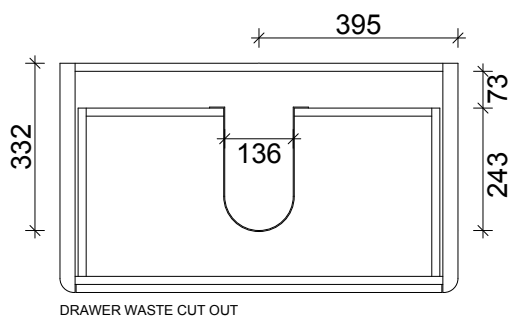

SPECIFICATION SHEET
EVO ARCO 800 1 DRAW WALL HUNG

DRAWER WASTE CUT OUT

PRIMO BATHROOMWARE
3 EDISON PLACE
(03) 384-2471
EMAIL: enquiries@primobathroomware.co.nz