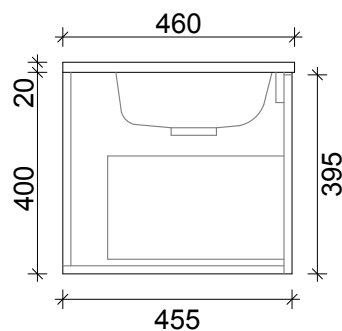

SPECIFICATION SHEET
EVO ARCO 800 1 DRAW WALL HUNG

DRAWER WASTE CUT OUT

PRIMO BATHROOMWARE
3 EDISON PLACE
(03) 384-2471
EMAIL: enquiries@primobathroomware.co.nz