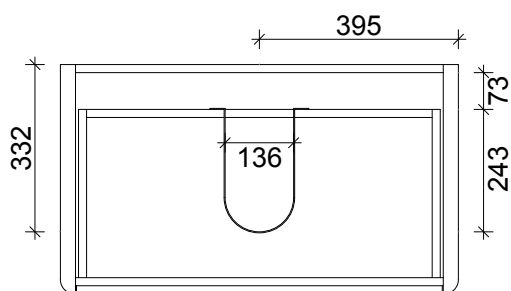

SPECIFICATION SHEET
EVO ARCO 800 2 DRAW WALL HUNG

DRAWER WASTE CUT OUT

PRIMO BATHROOMWARE
3 EDISON PLACE
(03) 384-2471
EMAIL: enquiries@primobathroomware.co.nz