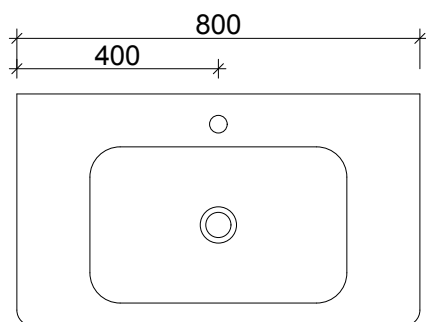

SPECIFICATION SHEET
EVO ARCO 800 2 DRAW WALL HUNG

DRAWER WASTE CUT OUT

PRIMO BATHROOMWARE
3 EDISON PLACE
(03) 384-2471
EMAIL: enquiries@primobathroomware.co.nz