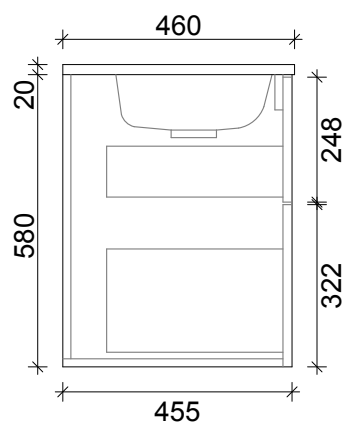

SPECIFICATION SHEET
EVO ARCO 800 2 DRAW WALL HUNG

DRAWER WASTE CUT OUT

PRIMO BATHROOMWARE
3 EDISON PLACE
(03) 384-2471
EMAIL: enquiries@primobathroomware.co.nz