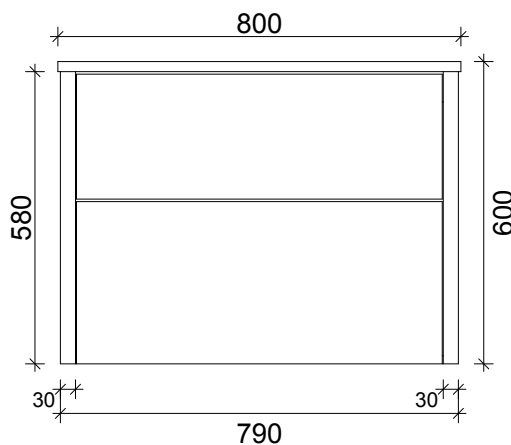

SPECIFICATION SHEET
EVO ARCO 800 2 DRAW WALL HUNG

DRAWER WASTE CUT OUT

PRIMO BATHROOMWARE
3 EDISON PLACE
(03) 384-2471
EMAIL: enquiries@primobathroomware.co.nz