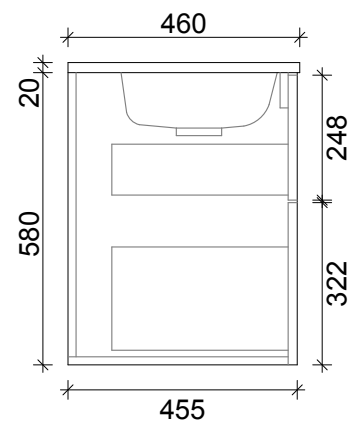

SPECIFICATION SHEET
EVO ARCO 900 2 DRAW WALL HUNG

DRAWER WASTE CUT OUT

PRIMO BATHROOMWARE
3 EDISON PLACE
(03) 384-2471
EMAIL: enquiries@primobathroomware.co.nz