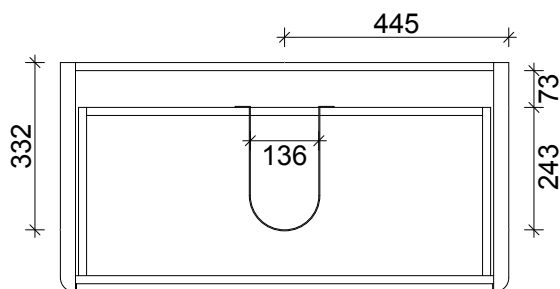

SPECIFICATION SHEET
EVO ARCO 900 2 DRAW WALL HUNG

DRAWER WASTE CUT OUT

PRIMO BATHROOMWARE
3 EDISON PLACE
(03) 384-2471
EMAIL: enquiries@primobathroomware.co.nz