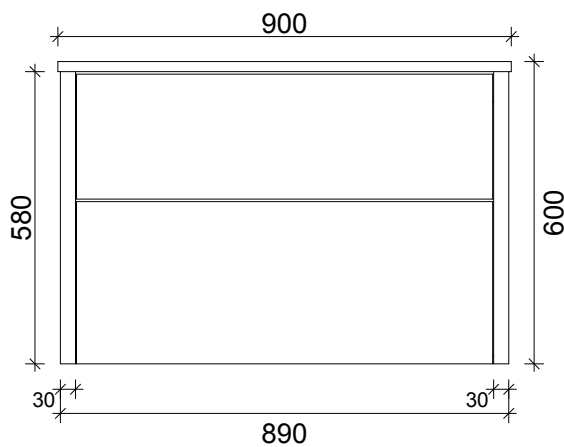

SPECIFICATION SHEET
EVO ARCO 900 2 DRAW WALL HUNG

DRAWER WASTE CUT OUT

PRIMO BATHROOMWARE
3 EDISON PLACE
(03) 384-2471
EMAIL: enquiries@primobathroomware.co.nz