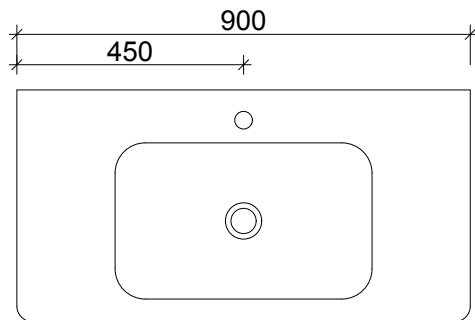

SPECIFICATION SHEET
EVO ARCO 900 2 DRAW WALL HUNG

DRAWER WASTE CUT OUT

PRIMO BATHROOMWARE
3 EDISON PLACE
(03) 384-2471
EMAIL: enquiries@primobathroomware.co.nz