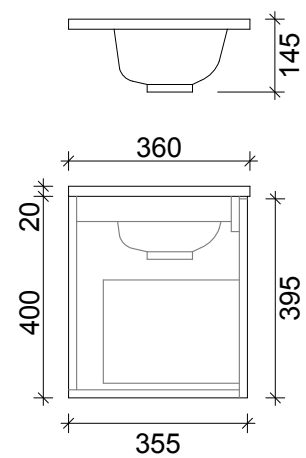

SPECIFICATION SHEET
EVO ARCO SLIM 1200 1 DRAW WALL HUNG

DRAWER WASTE CUT OUT

PRIMO BATHROOMWARE
3 EDISON PLACE
(03) 384-2471
EMAIL: enquiries@primobathroomware.co.nz