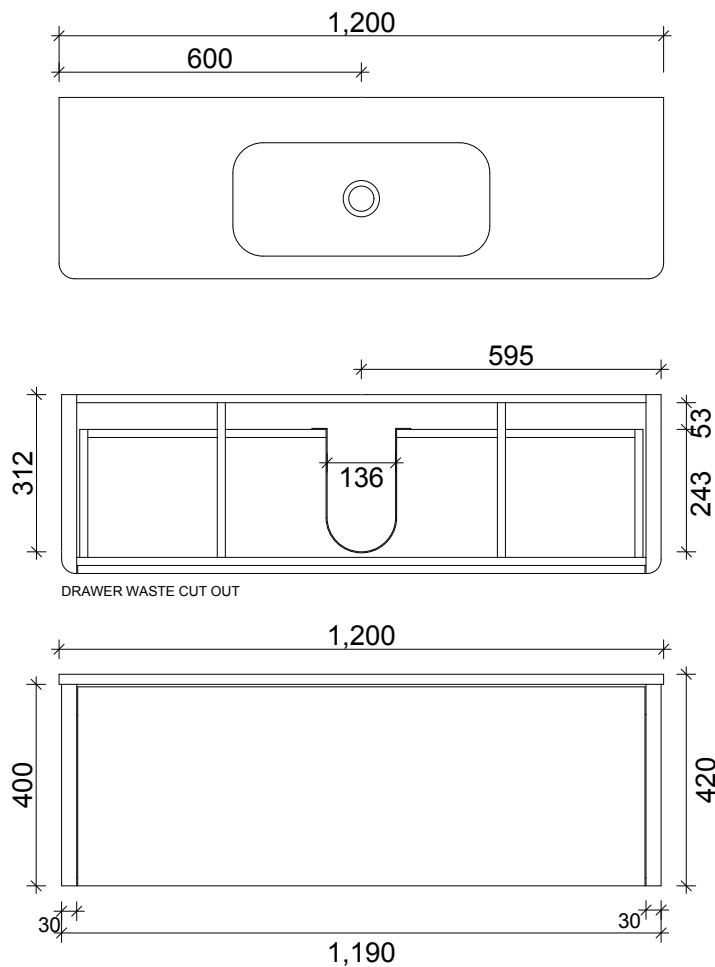

SPECIFICATION SHEET
EVO ARCO SLIM 1200 1 DRAW WALL HUNG

DRAWER WASTE CUT OUT

PRIMO BATHROOMWARE
3 EDISON PLACE
(03) 384-2471
EMAIL: enquiries@primobathroomware.co.nz