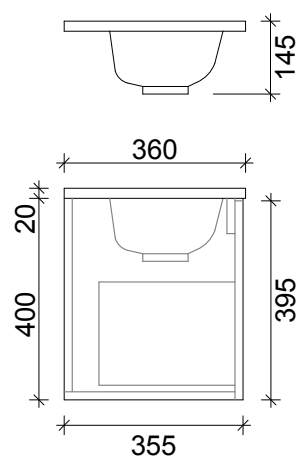

SPECIFICATION SHEET
EVO ARCO SLIM 750 1 DRAW WALL HUNG

PRIMO BATHROOMWARE
3 EDISON PLACE
(03) 384-2471
EMAIL: enquiries@primobathroomware.co.nz