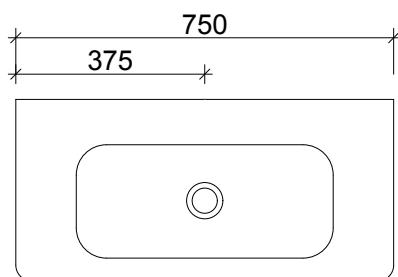

SPECIFICATION SHEET
EVO ARCO SLIM 750 1 DRAW WALL HUNG

PRIMO BATHROOMWARE
3 EDISON PLACE
(03) 384-2471
EMAIL: enquiries@primobathroomware.co.nz