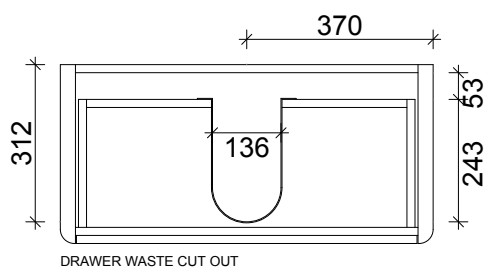

SPECIFICATION SHEET
EVO ARCO SLIM 750 1 DRAW WALL HUNG

PRIMO BATHROOMWARE
3 EDISON PLACE
(03) 384-2471
EMAIL: enquiries@primobathroomware.co.nz