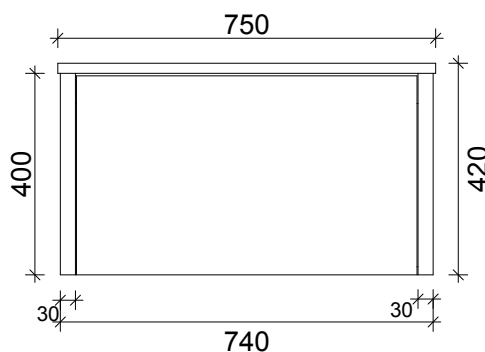

SPECIFICATION SHEET
EVO ARCO SLIM 750 1 DRAW WALL HUNG

PRIMO BATHROOMWARE
3 EDISON PLACE
(03) 384-2471
EMAIL: enquiries@primobathroomware.co.nz