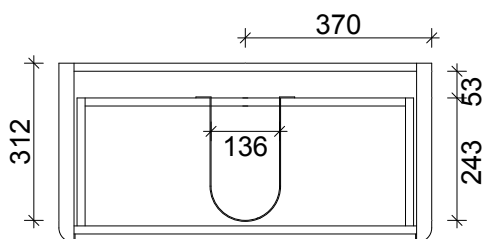

SPECIFICATION SHEET
EVO ARCO SLIM 750 2 DRAW WALL HUNG

DRAWER WASTE CUT OUT

PRIMO BATHROOMWARE
3 EDISON PLACE
(03) 384-2471
EMAIL: enquiries@primobathroomware.co.nz