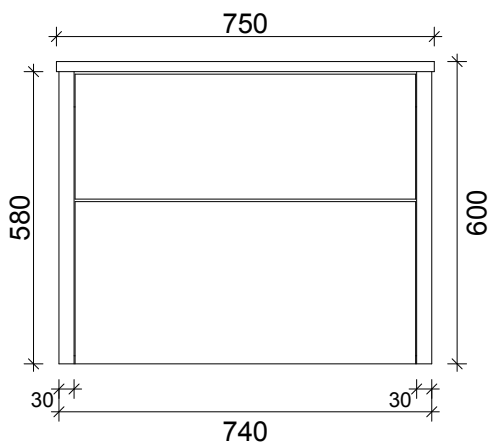

SPECIFICATION SHEET
EVO ARCO SLIM 750 2 DRAW WALL HUNG

DRAWER WASTE CUT OUT

PRIMO BATHROOMWARE
3 EDISON PLACE
(03) 384-2471
EMAIL: enquiries@primobathroomware.co.nz