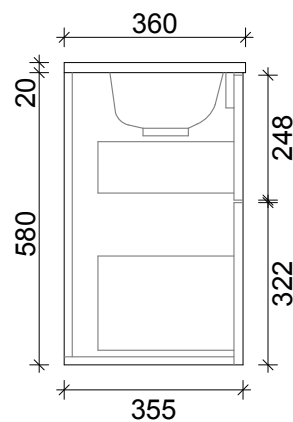

SPECIFICATION SHEET
EVO ARCO SLIM 750 2 DRAW WALL HUNG

DRAWER WASTE CUT OUT

PRIMO BATHROOMWARE
3 EDISON PLACE
(03) 384-2471
EMAIL: enquiries@primobathroomware.co.nz