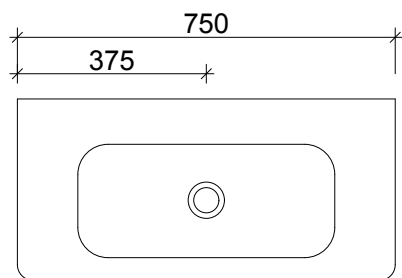

SPECIFICATION SHEET
EVO ARCO SLIM 750 2 DRAW WALL HUNG

DRAWER WASTE CUT OUT

PRIMO BATHROOMWARE
3 EDISON PLACE
(03) 384-2471
EMAIL: enquiries@primobathroomware.co.nz