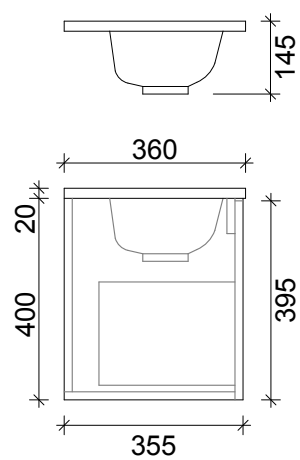

SPECIFICATION SHEET
EVO ARCO SLIM 900 1 DRAW WALL HUNG

PRIMO BATHROOMWARE
3 EDISON PLACE
(03) 384-2471
EMAIL: enquiries@primobathroomware.co.nz