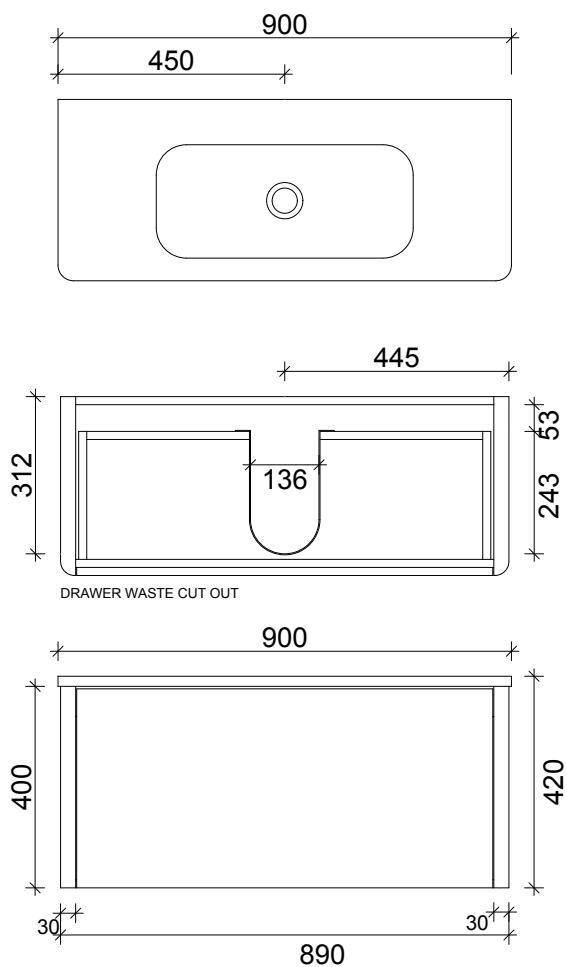

SPECIFICATION SHEET
EVO ARCO SLIM 900 1 DRAW WALL HUNG

PRIMO BATHROOMWARE
3 EDISON PLACE
(03) 384-2471
EMAIL: enquiries@primobathroomware.co.nz