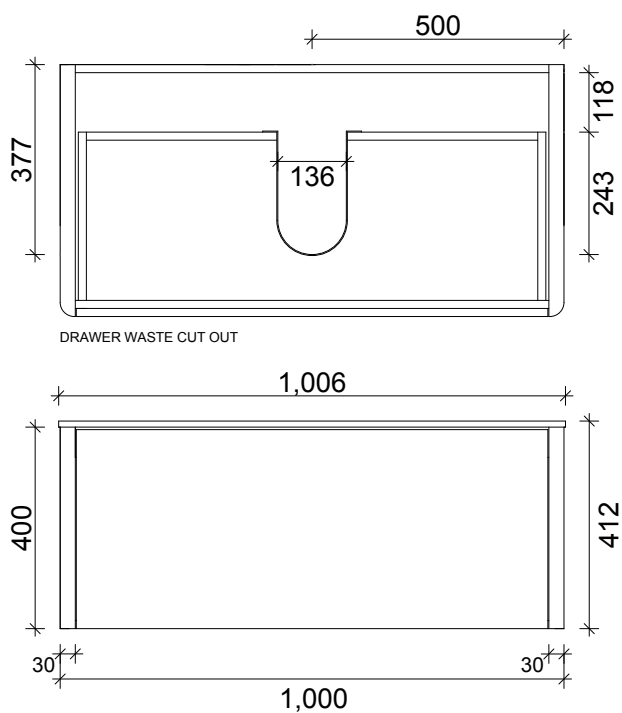

SPECIFICATION SHEET
EVO LARGO 1000 1 DRAW WALL HUNG
SOLID SURFACE TOP

DRAWER WASTE CUT OUT

PRIMO BATHROOMWARE
3 EDISON PLACE
(03) 384-2471
EMAIL: enquiries@primobathroomware.co.nz