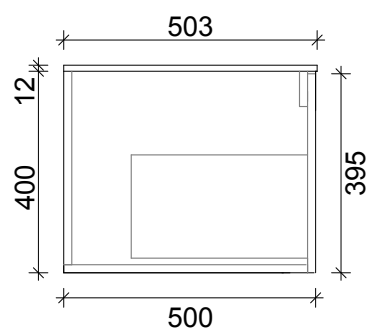

SPECIFICATION SHEET
EVO LARGO 1000 1 DRAW WALL HUNG
SOLID SURFACE TOP

DRAWER WASTE CUT OUT

PRIMO BATHROOMWARE
3 EDISON PLACE
(03) 384-2471
EMAIL: enquiries@primobathroomware.co.nz