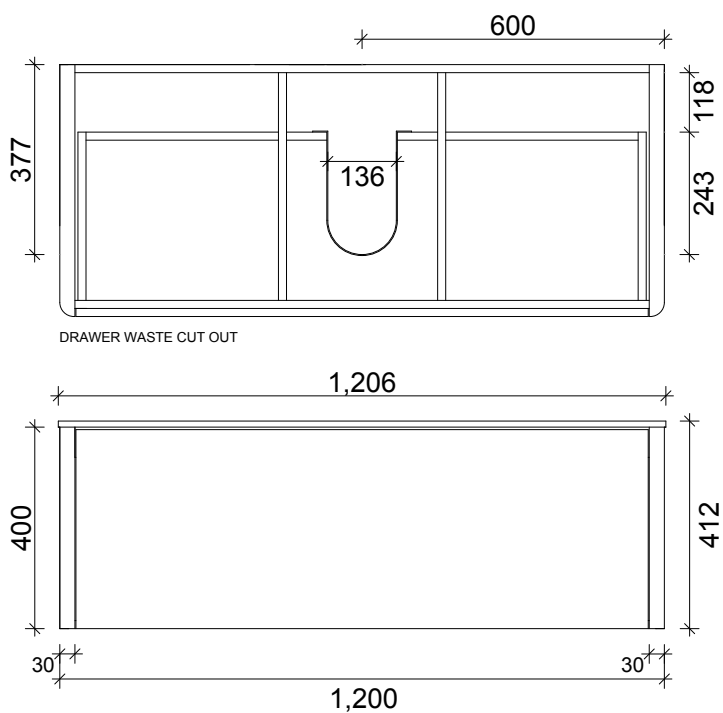

SPECIFICATION SHEET
EVO LARGO 1200 1 DRAW WALL HUNG
SOLID SURFACE TOP

PRIMO BATHROOMWARE
3 EDISON PLACE
(03) 384-2471
EMAIL: enquiries@primobathroomware.co.nz