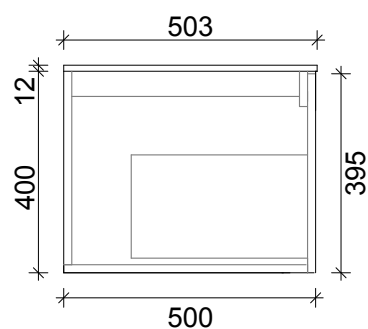

SPECIFICATION SHEET
EVO LARGO 1200 1 DRAW WALL HUNG
SOLID SURFACE TOP

PRIMO BATHROOMWARE
3 EDISON PLACE
(03) 384-2471
EMAIL: enquiries@primobathroomware.co.nz