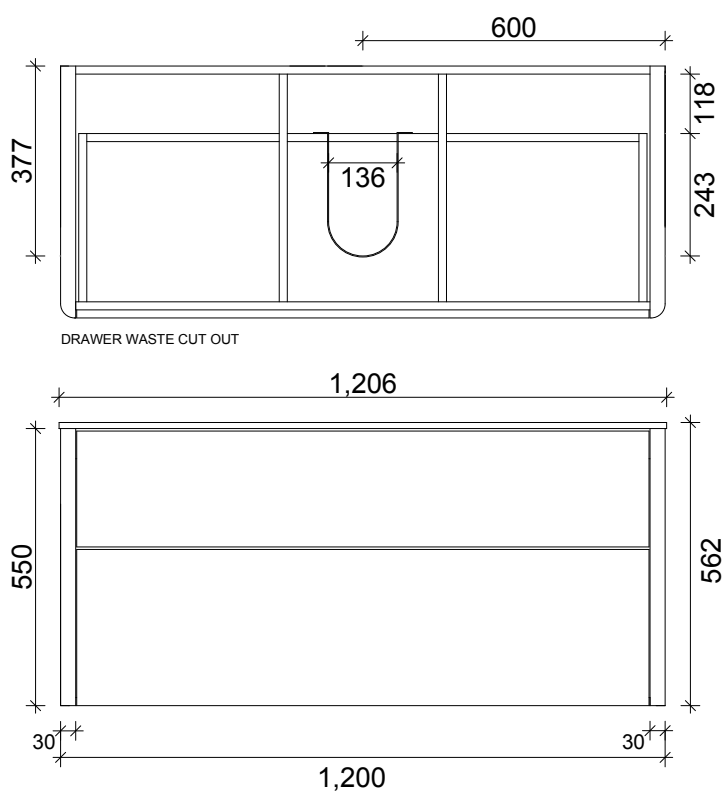

SPECIFICATION SHEET
EVO LARGO 1200 2 DRAW WALL HUNG
SOLID SURFACE TOP

PRIMO BATHROOMWARE
3 EDISON PLACE
(03) 384-2471
EMAIL: enquiries@primobathroomware.co.nz