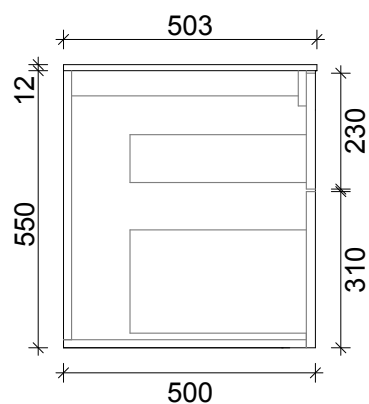

SPECIFICATION SHEET
EVO LARGO 1200 2 DRAW WALL HUNG
SOLID SURFACE TOP

PRIMO BATHROOMWARE
3 EDISON PLACE
(03) 384-2471
EMAIL: enquiries@primobathroomware.co.nz