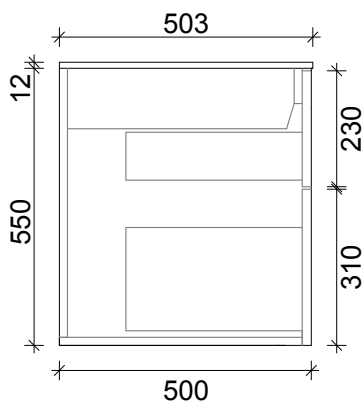

SPECIFICATION SHEET
EVO LARGO 1800 4 DRAW SINGLE BASIN
WALL HUNG SOLID SURFACE TOP

TOP VIEW

PRIMO BATHROOMWARE
3 EDISON PLACE
(03) 384-2471
EMAIL: enquiries@primobathroomware.co.nz