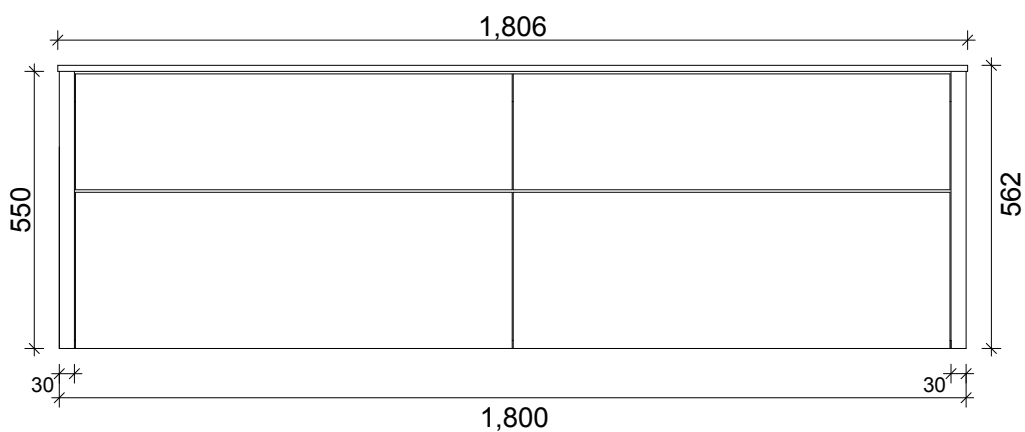

SPECIFICATION SHEET
EVO LARGO 1800 4 DRAW SINGLE BASIN
WALL HUNG SOLID SURFACE TOP

TOP VIEW

PRIMO BATHROOMWARE
3 EDISON PLACE
(03) 384-2471
EMAIL: enquiries@primobathroomware.co.nz