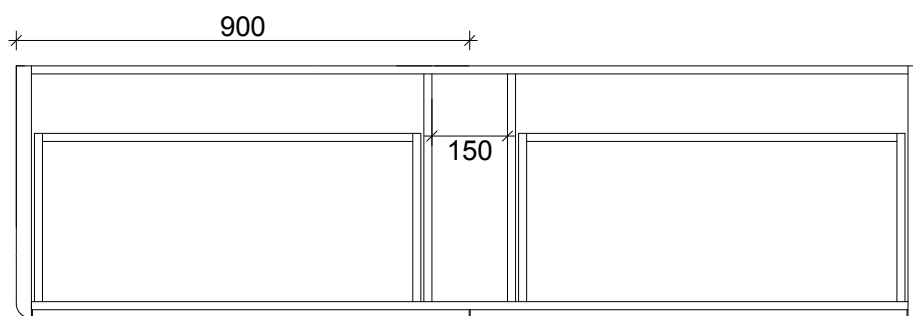

SPECIFICATION SHEET
EVO LARGO 1800 4 DRAW SINGLE BASIN
WALL HUNG SOLID SURFACE TOP

TOP VIEW

PRIMO BATHROOMWARE
3 EDISON PLACE
(03) 384-2471
EMAIL: enquiries@primobathroomware.co.nz