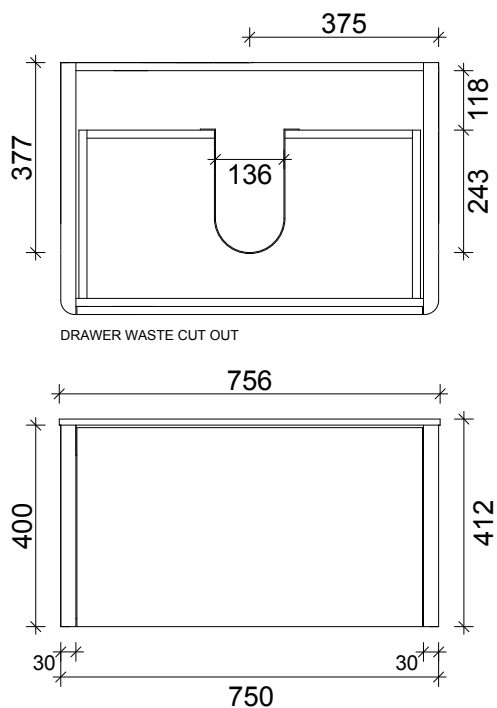

SPECIFICATION SHEET
EVO LARGO 750 1 DRAW WALL HUNG
SOLID SURFACE TOP

DRAWER WASTE CUT OUT

PRIMO BATHROOMWARE
3 EDISON PLACE
(03) 384-2471
EMAIL: enquiries@primobathroomware.co.nz