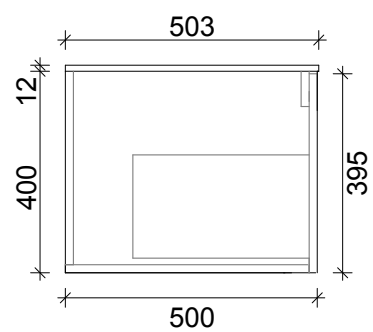

SPECIFICATION SHEET
EVO LARGO 750 1 DRAW WALL HUNG
SOLID SURFACE TOP

DRAWER WASTE CUT OUT

PRIMO BATHROOMWARE
3 EDISON PLACE
(03) 384-2471
EMAIL: enquiries@primobathroomware.co.nz