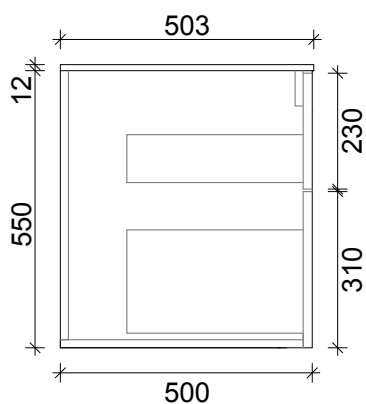

SPECIFICATION SHEET
EVO LARGO 750 2 DRAW WALL HUNG
SOLID SURFACE TOP

DRAWER WASTE CUT OUT

PRIMO BATHROOMWARE
3 EDISON PLACE
(03) 384-2471
EMAIL: enquiries@primobathroomware.co.nz