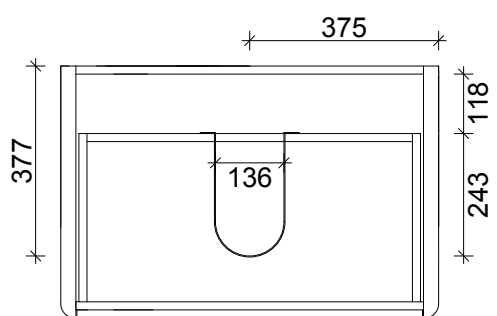

SPECIFICATION SHEET
EVO LARGO 750 2 DRAW WALL HUNG
SOLID SURFACE TOP

DRAWER WASTE CUT OUT

PRIMO BATHROOMWARE
3 EDISON PLACE
(03) 384-2471
EMAIL: enquiries@primobathroomware.co.nz