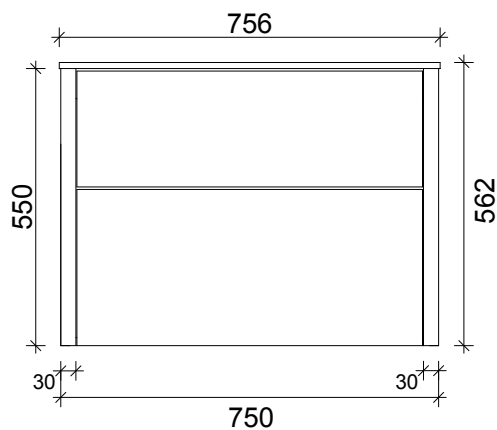

SPECIFICATION SHEET
EVO LARGO 750 2 DRAW WALL HUNG
SOLID SURFACE TOP

DRAWER WASTE CUT OUT

PRIMO BATHROOMWARE
3 EDISON PLACE
(03) 384-2471
EMAIL: enquiries@primobathroomware.co.nz