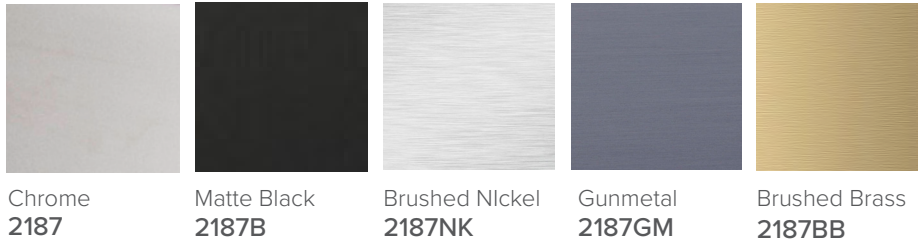

SPECIFICATION SHEET

Evoked Clicker 32mm Basin Waste (No Overflow)

Features

- One touch pop-up basin waste
- Size: 32mm
- Colours: Chrome, Matte Black, Brushed Nickel, Gunmetal and Brushed Brass

Colour Options with Code