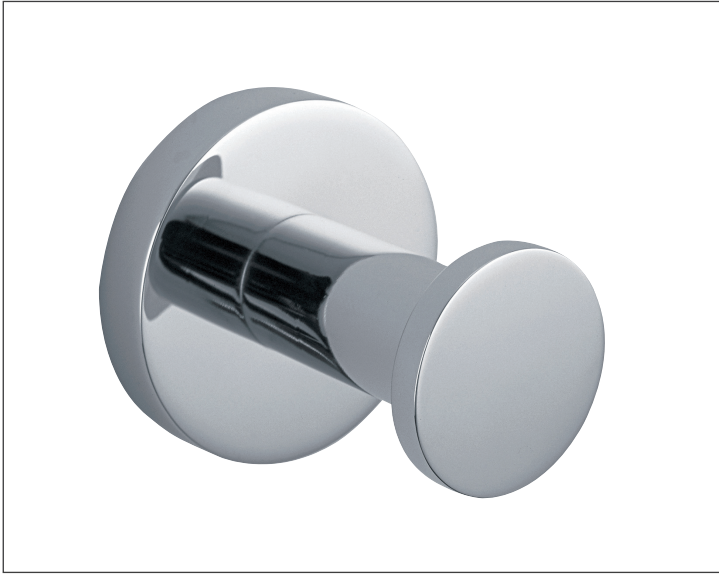

SPECIFICATION SHEET

Evoked Robe Hook

Features

- Colours: Chrome, Matte Black, Brushed Nickel, Gunmetal, Brushed Brass, Brushed Copper and Matte White
- Dimensions: H48 x D50

Colour Options with Code

Chrome
9201

Matte Black
9201B

Brushed Nickel
9201NK

Gunmetal
9201GM

Brushed Brass
9201BB

Brushed Copper
9201CP

Matte White
9201MW

Technical Details

Note: All measurements shown are in millimetres. Sizes are nominal.