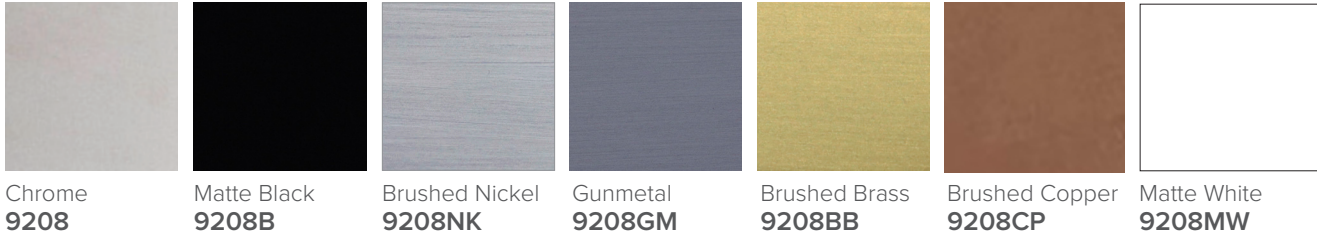

SPECIFICATION SHEET

Evoked Toilet Roll Holder

Features

- Colours: Chrome, Matte Black, Brushed Nickel, Gunmetal, Brushed Brass, Brushed Copper and Matte White
- Dimensions: H48 x W164 x D72

Colour Options with Code