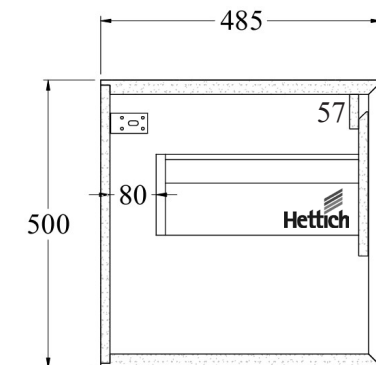

Coloured Inlay Handle Options Available (Sold Separately)

- Brushed Brass
- Gunmetal
- Brushed Copper
- Brushed Stainless
- Matte Black

CODE

Name:	Code Form 1200 Open Shelf Vanity
Size:	1190 (W) mm x 485 (D) mm x 500 (H) mm
Type:	Wall Hung Vanity
Material:	Recyclable Wood Plastic Composite Board (WPC)
Taphole:	No Taphole
Colours:	Satin White or Satin Black

Notes:

- Tapware, Wastes and Basins not included. Vanity must be installed by a qualified trades person, failure to do so may void the warranty.
- All Form Vanities come with a Full 5 Year Warranty.
- Easy Drill top. Recommended Taphole size: 35mm
- German Hettich Runners
- Recommended hanging height, 890-910mm to top of selected Vessel Basin.
- Recommended additional top size: 1200 (w) x 490 (D)mm