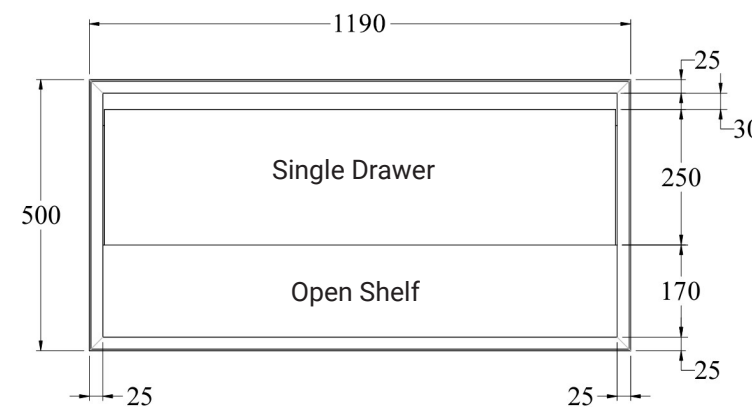

Coloured Inlay Handle Options Available (Sold Separately)

- Brushed Brass
- Gunmetal
- Brushed Copper
- Brushed Stainless
- Matte Black

CODE

Name:	Code Form 1200 Open Shelf Vanity
Size:	1190 (W) mm x 485 (D) mm x 500 (H) mm
Type:	Wall Hung Vanity
Material:	Recyclable Wood Plastic Composite Board (WPC)
Taphole:	No Taphole
Colours:	Satin White or Satin Black

Notes:

- Tapware, Wastes and Basins not included. Vanity must be installed by a qualified trades person, failure to do so may void the warranty.
- All Form Vanities come with a Full 5 Year Warranty.
- Easy Drill top. Recommended Taphole size: 35mm
- German Hettich Runners
- Recommended hanging height, 890-910mm to top of selected Vessel Basin.
- Recommended additional top size: 1200 (w) x 490 (D)mm