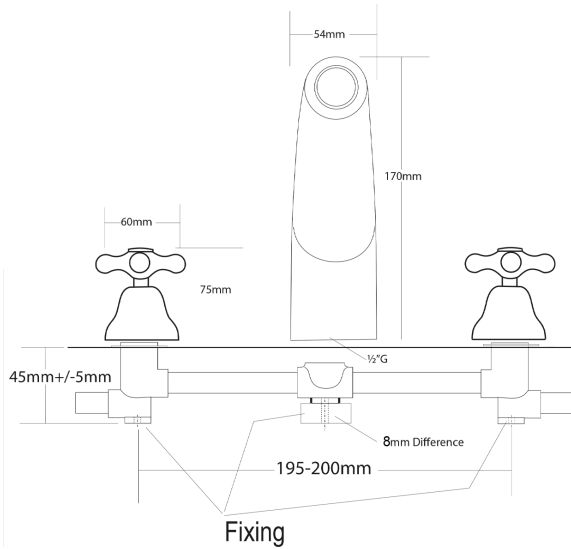

35kPa

MAX. PRESSURE

500kPa (As per NZ Building Code AS/NZ 3500.1)

MAX. TEMPERATURE

65°C

HEADWORKS

Half Turn  
Standard

PLUMBING CONNECTION

15mm

SPOUT LENGTH

170mm

SPOUT REACH

155mm

Specifications and dimensions are subject to change without notice.

Installation instructions are available from the product page on [www.foreno.co.nz](http://www.foreno.co.nz)