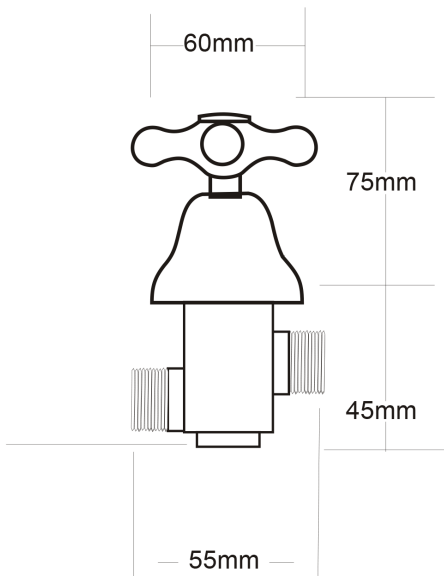

NEOCLASSIC Shower Taps

PRODUCT CODE

NSC1

COLOUR/FINISHES

Chrome

PRESSURE TYPE

All Pressures

MIN. PRESSURE

17kPa

MAX. PRESSURE

500kPa (As per NZ Building Code AS/NZ 3500.1)

MAX. TEMPERATURE

65°C

HEADWORKS

Half Turn
Standard

PLUMBING CONNECTION

15mm

Specifications and dimensions are subject to change without notice.

Installation instructions are available from the product page on www.foreno.co.nz

BUILDING CODE CLAUSES RELEVANT TO THIS PRODUCT:
Clause G12 Water Supplies, specifically G12.3.5, G12.3.6, and G12.3.7. www.foreno.co.nz/building-code-clauses/