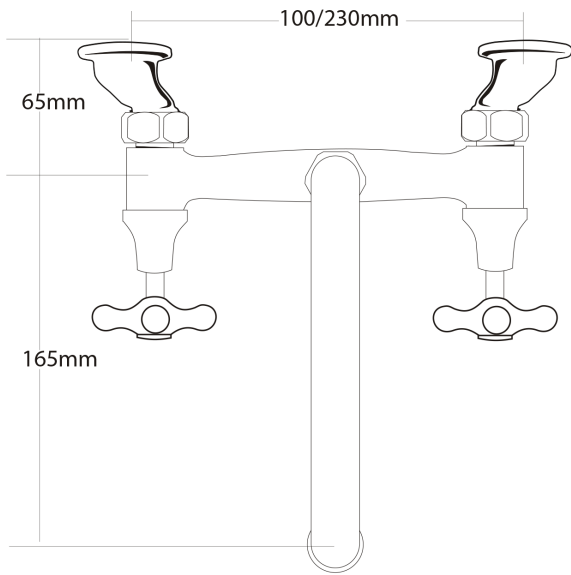

NEOCLASSIC Sink Faucet

PRODUCT CODE

NSF4HT

COLOUR/FINISHES

Chrome

PRESSURE TYPE

All Pressures

MIN. PRESSURE

17kPa

MAX. PRESSURE

500kPa (As per NZ Building Code AS/NZ 3500.1)

WELS RATING

Low/Unequal 4 Star; 7L/min
Mains 3 Star; 9L/min

MAX. TEMPERATURE

65°C

HEADWORKS

Half Turn
Standard

PLUMBING CONNECTION

15mm

REPLACEMENT PART/S

Neoclassic Handle – FORPT91
Headworks Standard – FORPT65
Headworks Half Turn Ceramic – FORPT43

WALL FIXINGS

Adjustable Offsets – 100 to 230mm

Specifications and dimensions are subject to change without notice.

Installation instructions are available from the product page on www.foreno.co.nz

BUILDING CODE CLAUSES RELEVANT TO THIS PRODUCT:
Clause G12 Water Supplies, specifically G12.3.5, G12.3.6, and G12.3.7. www.foreno.co.nz/building-code-clauses/

This product is not subject to a warning or ban under section 26 of the Building Act 2004.