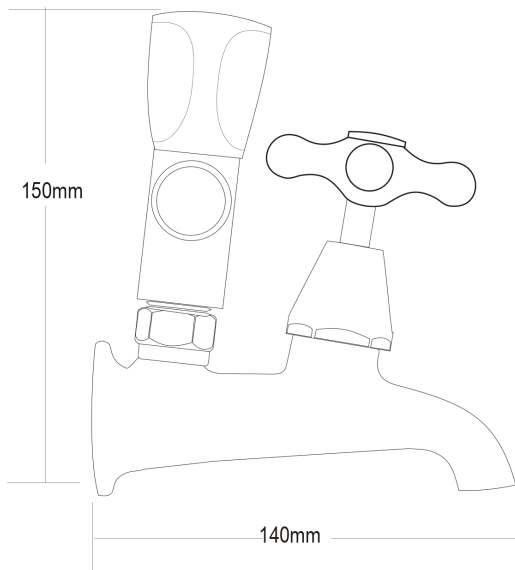

NEOCLASSIC Laundry Combination Taps

PRODUCT CODE	NWM4
COLOUR/FINISHES	Chrome
PRESSURE TYPE	All Pressures
MIN. PRESSURE	17kPa
MAX. PRESSURE	500kPa (As per NZ Building Code AS/NZ 3500.1)
WELS RATING	Low/Unequal 2 Star; 11L/min Mains 0 rated
MAX. TEMPERATURE	65°C
PLUMBING CONNECTION	15mm
HEADWORKS	Half Turn Standard
CERTIFICATION	Watermark

Specifications and dimensions are subject to change without notice.

Installation instructions are available from the product page on www.foreno.co.nz

BUILDING CODE CLAUSES RELEVANT TO THIS PRODUCT:
Clause G12 Water Supplies, specifically G12.3.5, G12.3.6, and G12.3.7. www.foreno.co.nz/building-code-clauses/