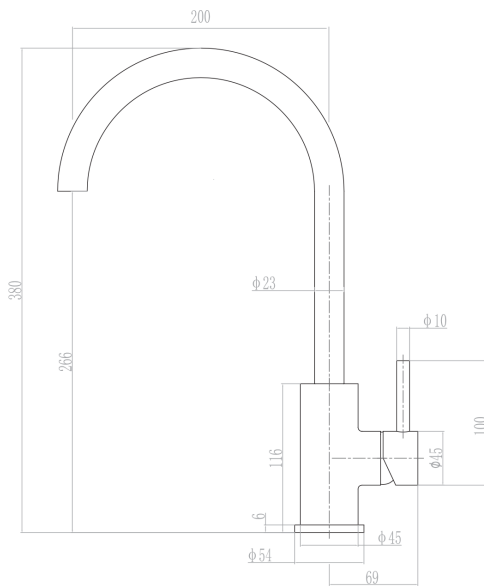

REEF Sink Mixer – Cold Start

PRODUCT CODE

REF11BK

COLOUR/FINISHES

Brushed Brass (PVD)
Matte Black
Chrome
Brushed Stainless Steel

FEATURES

360° Swivel Spout
Cold Start Technology
Lead-free 304 Stainless Steel

PRESSURE TYPE

All Pressures

MIN. PRESSURE

35kPa

MAX. PRESSURE

500kPa (As per NZ Building Code AS/NZ 3500.1)

WELS RATING

Low/Unequal 5 Star; 5.5L/min
Mains 4 Star; 7L/min

MAX. TEMPERATURE

65°C

PLUMBING CONNECTION

15mm

SPOUT HEIGHT

260mm

Specifications and dimensions are subject to change without notice.

Installation instructions are available from the product page on www.foreno.co.nz