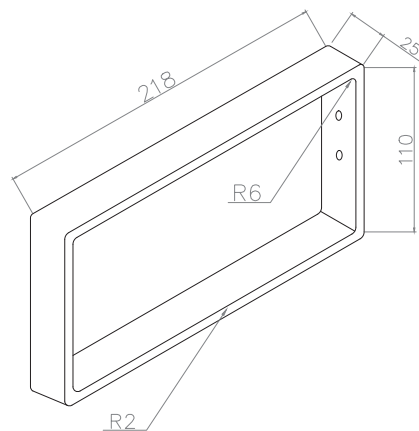

SPECIFICATION SHEET

550mm StoneCast Basin

SPECIFICATION SHEET

Brookfield 550mm Accessory

WALL MOUNTED TOILET ROLL HOLDER

W25 X L218 X H110

Note: Toilet Roll Holder is attached to the wall with two screws located on the back edge.

WALL MOUNTED TOWEL RAIL

W25 X L218 X H110

Note: Towel Roll Holder is attached to the wall with two screws located on the back edge.

Chrome
B

Brushed Nickel
BNK

Gunmetal
BGM

Matte Black
BMB

Brushed Brass
BBB