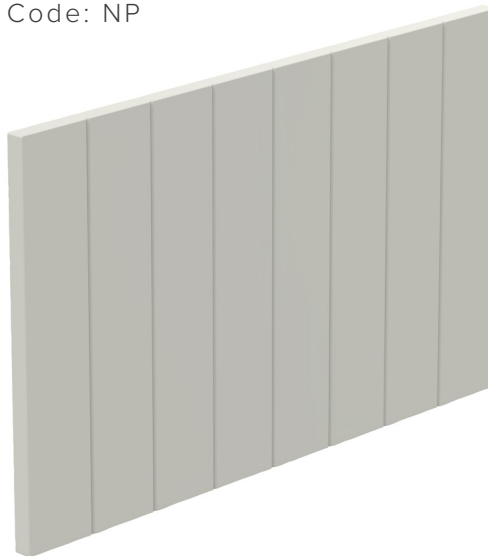

SPECIFICATION SHEET

Francisco 550 1-Door Wall Hung Vanity

Features

- 1-Door Wall Hung Vanity - *Colour options below*
- 50mm StoneCast Interchangeable Basin with Toilet Roll Holder or Towel Rail
- Soft Close Door - Left or Right Hinge
- Cabinetry Handle - *Handle upgrade options*
- Designer Door Front - *Four Door Front options*
- Dimensions
Cabinet: H350 x W392 x D218
Basin: H50 x W400 x D225

BARNESLEY

18mm Inset Frame
Code: BL

PRESTON

60mm Inset Frame
Code: PT

TURNBERRY

Ripple Design Panel
Code: TB

NEWPORT

V-Groove Panels
Code: NP