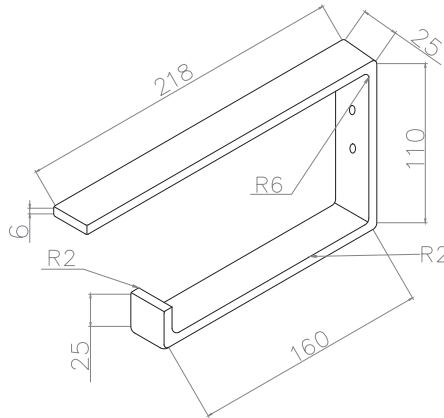

SPECIFICATION SHEET

550mm StoneCast Basin

SPECIFICATION SHEET

Brookfield 550mm Accessory

WALL MOUNTED TOILET ROLL HOLDER

W25 X L218 X H110

Note: Toilet Roll Holder is attached to the wall with two screws located on the back edge.