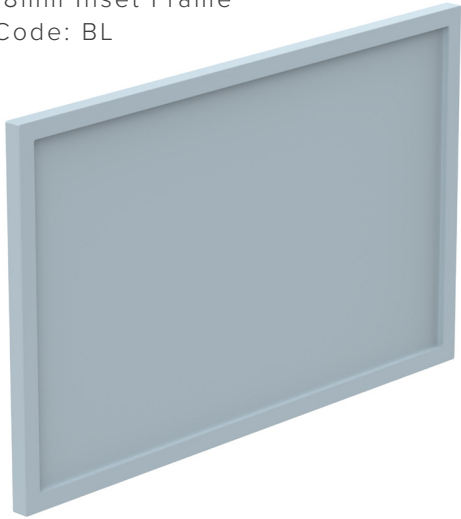

SPECIFICATION SHEET

Francisco 550 1-Door Wall Hung Vanity

Features

- 1-Door Wall Hung Vanity - *Colour options below*
- 50mm StoneCast Interchangeable Basin with Toilet Roll Holder or Towel Rail
- Soft Close Door - Left or Right Hinge
- Cabinetry Handle - *Handle upgrade options*
- Designer Door Front - *Four Door Front options*
- Dimensions
Cabinet: H350 x W392 x D218
Basin: H50 x W400 x D225

Cabinet Options

Technical Details

Note: All measurements shown are in millimetres. Sizes are nominal.

TOP VIEW

FRONT VIEW

SIDE VIEW

SPECIFICATION SHEET

Francisco Designer Door Fronts

BARNESLEY

18mm Inset Frame
Code: BL

PRESTON

60mm Inset Frame
Code: PT

TURNBERRY

Ripple Design Panel
Code: TB

NEWPORT

V-Groove Panels
Code: NP

SPECIFICATION SHEET

550mm StoneCast Basin

SPECIFICATION SHEET

Brookfield 550mm Accessory

WALL MOUNTED TOILET ROLL HOLDER

W25 X L218 X H110

Note: Toilet Roll Holder is attached to the wall with two screws located on the back edge.