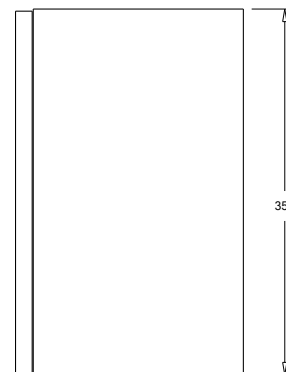

SPECIFICATION SHEET

Francisco 550 1-Door Wall Hung Vanity

Features

- 1-Door Wall Hung Vanity - *Colour options below*
- 50mm StoneCast Interchangeable Basin with Toilet Roll Holder or Towel Rail
- Soft Close Door - Left or Right Hinge
- Cabinetry Handle - *Handle upgrade options*
- Designer Door Front - *Four Door Front options*
- Dimensions
Cabinet: H350 x W392 x D218
Basin: H50 x W400 x D225

Cabinet Options

Technical Details

Note: All measurements shown are in millimetres. Sizes are nominal.

TOP VIEW

FRONT VIEW

SIDE VIEW

SPECIFICATION SHEET

Francisco Designer Door Fronts