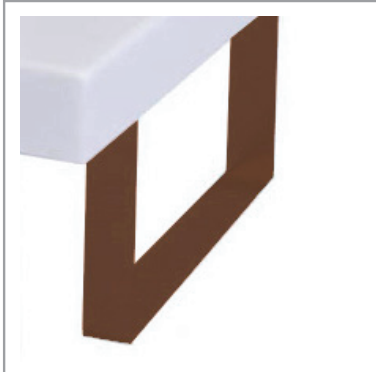

SPECIFICATION SHEET

550mm StoneCast Basin

SPECIFICATION SHEET

Brookfield 550mm Accessory

WALL MOUNTED TOILET ROLL HOLDER

W25 X L218 X H110

Note: Toilet Roll Holder is attached to the wall with two screws located on the back edge.

WALL MOUNTED TOWEL RAIL

W25 X L218 X H110

Note: Towel Roll Holder is attached to the wall with two screws located on the back edge.

Chrome
B

Brushed Nickel
BNK

Gunmetal
BGM

Matte Black
BMB

Brushed Brass
BBB