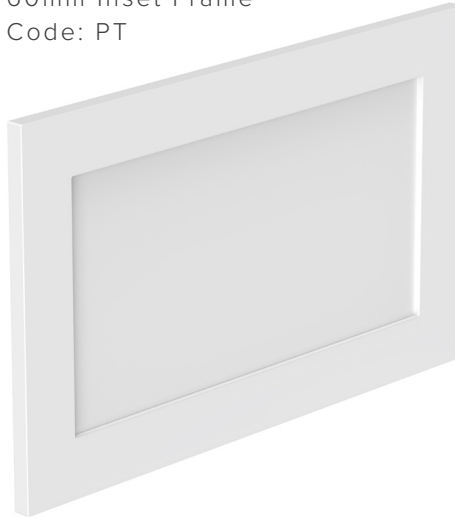

SPECIFICATION SHEET

Francisco 550 1-Door Wall Hung Vanity

Features

- 1-Door Wall Hung Vanity - *Colour options below*
- 50mm StoneCast Interchangeable Basin with Toilet Roll Holder or Towel Rail
- Soft Close Door - Left or Right Hinge
- Cabinetry Handle - *Handle upgrade options*
- Designer Door Front - *Four Door Front options*
- Dimensions
Cabinet: H350 x W392 x D218
Basin: H50 x W400 x D225

Cabinet Options

Technical Details

Note: All measurements shown are in millimetres. Sizes are nominal.

TOP VIEW

FRONT VIEW

SIDE VIEW

SPECIFICATION SHEET

Francisco Designer Door Fronts

BARNESLEY

18mm Inset Frame
Code: BL

PRESTON

60mm Inset Frame
Code: PT

TURNBERRY

Ripple Design Panel
Code: TB

NEWPORT

V-Groove Panels
Code: NP

SPECIFICATION SHEET

550mm StoneCast Basin

SPECIFICATION SHEET

Brookfield 550mm Accessory

WALL MOUNTED TOILET ROLL HOLDER

W25 X L218 X H110

Note: Toilet Roll Holder is attached to the wall with two screws located on the back edge.