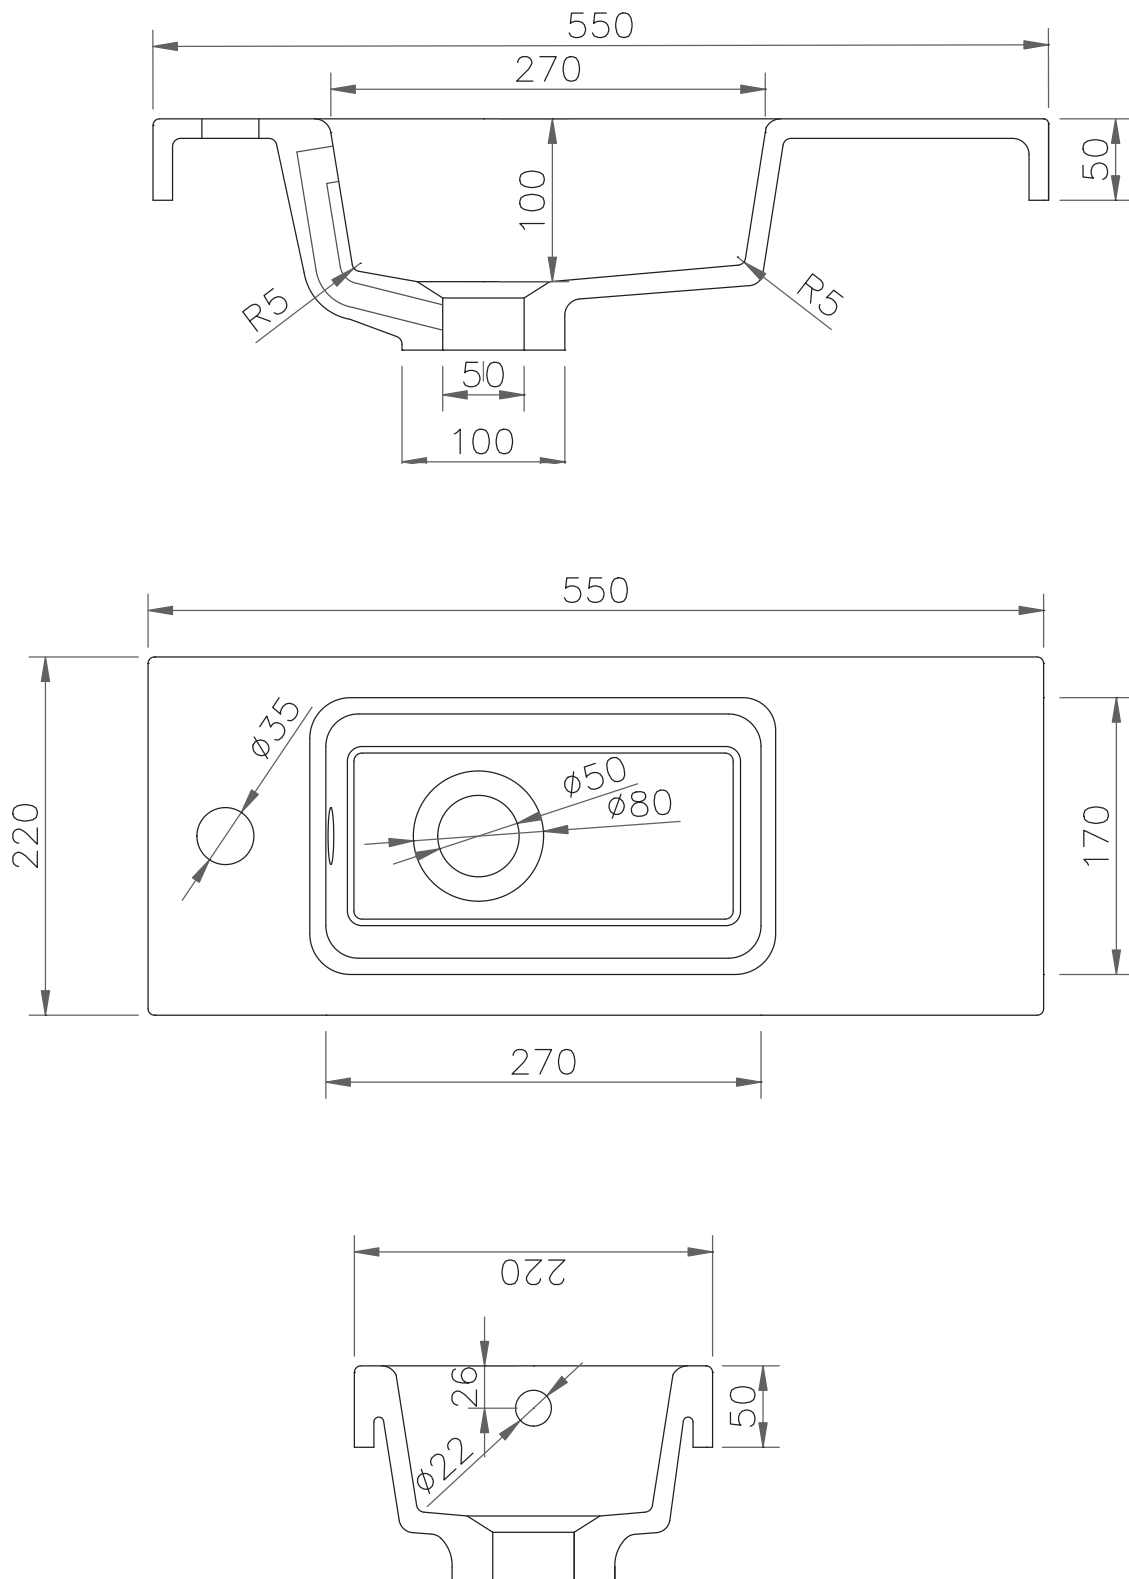

SPECIFICATION SHEET

Francisco 550 1-Door Wall Hung Vanity

Features

- 1-Door Wall Hung Vanity - *Colour options below*
- 50mm StoneCast Interchangeable Basin with Toilet Roll Holder or Towel Rail
- Soft Close Door - Left or Right Hinge
- Cabinetry Handle - *Handle upgrade options*
- Designer Door Front - *Four Door Front options*
- Dimensions
Cabinet: H350 x W392 x D218
Basin: H50 x W400 x D225

Cabinet Options

Technical Details

Note: All measurements shown are in millimetres. Sizes are nominal.

TOP VIEW

FRONT VIEW

SIDE VIEW

SPECIFICATION SHEET

Francisco Designer Door Fronts

SPECIFICATION SHEET

550mm StoneCast Basin

SPECIFICATION SHEET

Brookfield 550mm Accessory

WALL MOUNTED TOILET ROLL HOLDER

W25 X L218 X H110

Note: Toilet Roll Holder is attached to the wall with two screws located on the back edge.

WALL MOUNTED TOWEL RAIL

W25 X L218 X H110

Note: Towel Roll Holder is attached to the wall with two screws located on the back edge.

Chrome
B

Brushed Nickel
BNK

Gunmetal
BGM

Matte Black
BMB

Brushed Brass
BBB