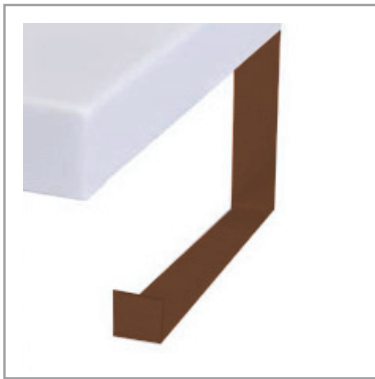

SPECIFICATION SHEET

550mm StoneCast Basin

SPECIFICATION SHEET

Brookfield 550mm Accessory

WALL MOUNTED TOILET ROLL HOLDER

W25 X L218 X H110

Note: Toilet Roll Holder is attached to the wall with two screws located on the back edge.