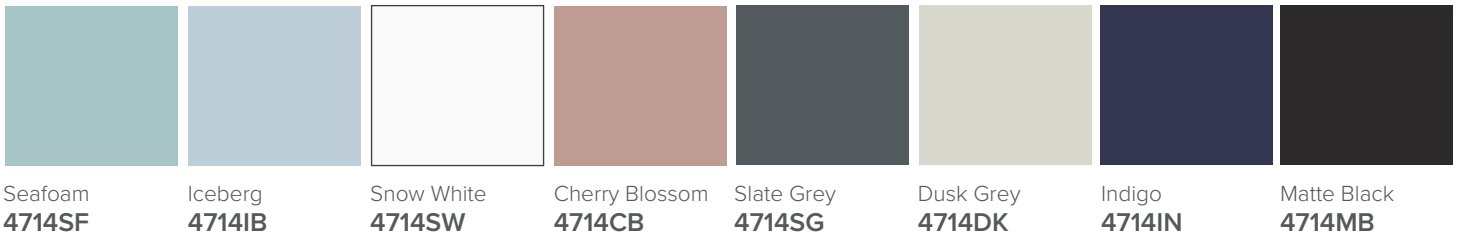

Cabinet Options

Technical Details

Note: All measurements shown are in millimetres. Sizes are nominal.