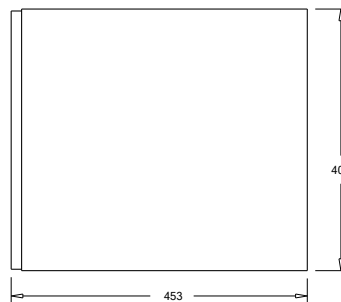

SPECIFICATION SHEET

Francisco 600 1-Drawer Wall Hung Vanity

Features

- 1-Drawer Wall Hung Vanity - *Colour options below*
- StoneCast 20mm Via Basin [Standard]
- *Upgrade options available*
- Full Extension Soft Close Drawer with Handle
- *Handle upgrade options available*
- Designer Drawer Front - *Four Drawer Front options*
- Dimensions: H420 x W600 x D465

Cabinet Options

Technical Details

Note: All measurements shown are in millimetres. Sizes are nominal.

TOP VIEW

FRONT VIEW

SIDE VIEW