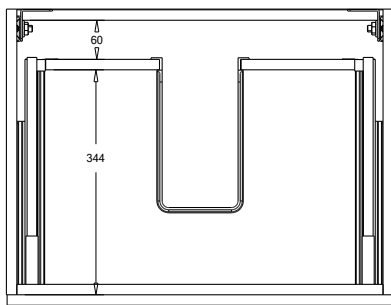

SPECIFICATION SHEET

Francisco 600 1-Drawer Wall Hung Vanity

Features

- 1-Drawer Wall Hung Vanity - *Colour options below*
- StoneCast 20mm Via Basin [Standard]
- *Upgrade options available*
- Full Extension Soft Close Drawer with Handle
- *Handle upgrade options available*
- Designer Drawer Front - *Four Drawer Front options*
- Dimensions: H420 x W600 x D465

Cabinet Options

Technical Details

Note: All measurements shown are in millimetres. Sizes are nominal.

TOP VIEW

FRONT VIEW

SIDE VIEW