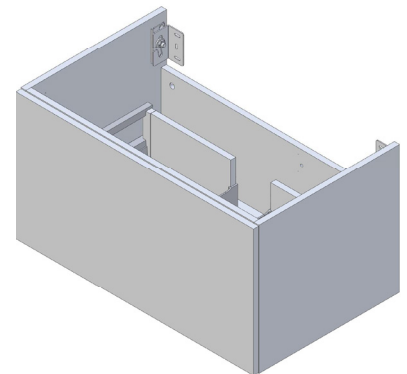

SPECIFICATION SHEET

Francisco 750 1-Drawer Wall Hung Vanity

Features

- 1-Drawer Wall Hung Vanity - *Colour options below*
- StoneCast 20mm Via Basin [Standard]
- *Upgrade options available*
- Full Extension Soft Close Drawer with Handle
- *Handle upgrade options available*
- Designer Drawer Front - *Four Drawer Front options*
- Dimensions: H420 x W750 x D465

Cabinet Options

Technical Details

Note: All measurements shown are in millimetres. Sizes are nominal.

TOP VIEW

FRONT VIEW

SIDE VIEW