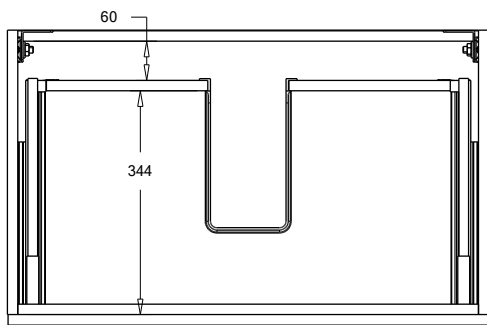

SPECIFICATION SHEET

Francisco 750 1-Drawer Wall Hung Vanity

Features

- 1-Drawer Wall Hung Vanity - *Colour options below*
- StoneCast 20mm Via Basin [Standard]
- *Upgrade options available*
- Full Extension Soft Close Drawer with Handle
- *Handle upgrade options available*
- Designer Drawer Front - *Four Drawer Front options*
- Dimensions: H420 x W750 x D465

Cabinet Options

Technical Details

Note: All measurements shown are in millimetres. Sizes are nominal.

TOP VIEW

FRONT VIEW

SIDE VIEW