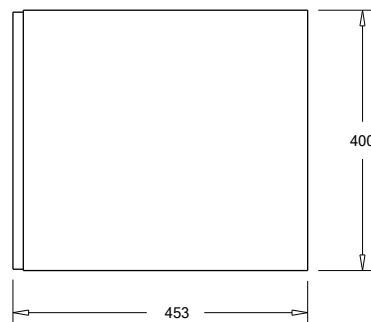

SPECIFICATION SHEET

Francisco 750 1-Drawer Wall Hung Vanity

Features

- 1-Drawer Wall Hung Vanity - *Colour options below*
- StoneCast 20mm Via Basin [Standard]
- *Upgrade options available*
- Full Extension Soft Close Drawer with Handle
- *Handle upgrade options available*
- Designer Drawer Front - *Four Drawer Front options*
- Dimensions: H420 x W750 x D465

Cabinet Options

Technical Details

Note: All measurements shown are in millimetres. Sizes are nominal.

TOP VIEW

FRONT VIEW

SIDE VIEW