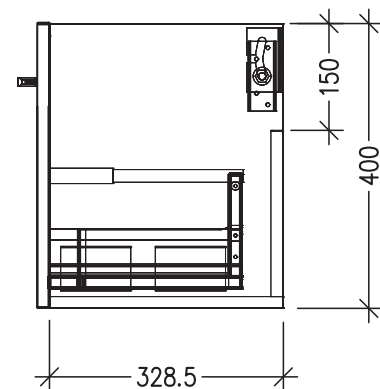

SPECIFICATION SHEET

Francisco Luxe Slim 750 1-Drawer Wall Hung Vanity [5470]

Features

- 1-Drawer Wall Hung Vanity with Slab Top and Designer Drawer Front
- Multiple Slab Top Options Available
- Full Extension Soft Close Drawer with Handle - *Handle upgrade options available*
- Designer Drawer Fronts are pre-installed on all vanities
- Dimensions: H420 x W750 x D350

Note: Vessel basins are purchased separately.
Limited tap hole positions & vessel basin options.

Technical Details

Note: All measurements shown are in millimetres. Sizes are nominal.

IMPORTANT

For installation, please ensure cabinet is fixed through middle division brackets into solid fixings.

TOP VIEW

FRONT VIEW

SIDE VIEW

SPECIFICATION SHEET

Slab Top Options

StoneCast Slab Top 750

W750 x D350 x H20

Gloss White - Code: SC

W750 x D350 x H20

Sierra - Code: SIER

Sierra

Vessel Basin Options

Note: The Quarto Round 310 basins are the only compatible options available for the Slim Vanities

Quarto Round 310mm

H110 x W310

Gloss White - Code: 7331