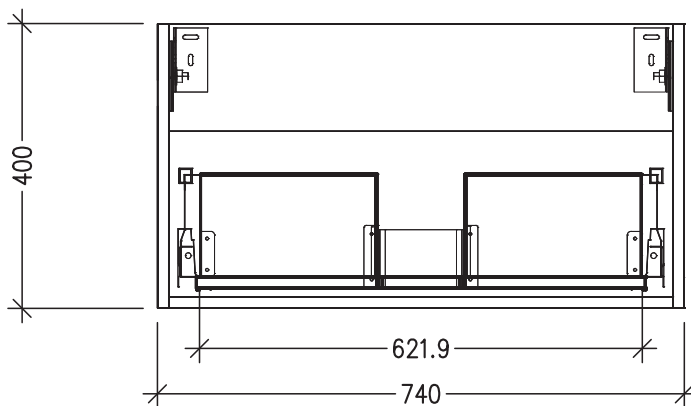

SPECIFICATION SHEET

Francisco Luxe Slim 750 1-Drawer Wall Hung Vanity [5470]

Features

- 1-Drawer Wall Hung Vanity with Slab Top and Designer Drawer Front
- Multiple Slab Top Options Available
- Full Extension Soft Close Drawer with Handle - *Handle upgrade options available*
- Designer Drawer Fronts are pre-installed on all vanities
- Dimensions: H420 x W750 x D350

Note: Vessel basins are purchased separately.
Limited tap hole positions & vessel basin options.

Technical Details

Note: All measurements shown are in millimetres. Sizes are nominal.

IMPORTANT

For installation, please ensure cabinet is fixed through middle division brackets into solid fixings.

TOP VIEW

FRONT VIEW

SIDE VIEW

SPECIFICATION SHEET

Slab Top Options

StoneCast Slab Top 750

W750 x D350 x H20

Gloss White - Code: SC

W750 x D350 x H20

Sierra - Code: SIER

Sierra

Vessel Basin Options

Note: The Quarto Round 310 basins are the only compatible options available for the Slim Vanities

Quarto Round 310mm

H110 x W310

Gloss White - Code: 7331