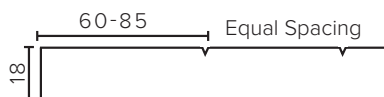

NEWPORT
V-Groove Panels
Code: NP