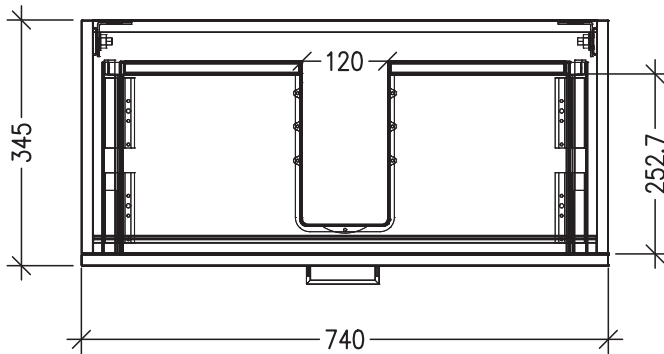

SPECIFICATION SHEET

Francisco Luxe Slim 750 1-Drawer Wall Hung Vanity [5470]

Features

- 1-Drawer Wall Hung Vanity with Slab Top and Designer Drawer Front
- Multiple Slab Top Options Available
- Full Extension Soft Close Drawer with Handle - *Handle upgrade options available*
- Designer Drawer Fronts are pre-installed on all vanities
- Dimensions: H420 x W750 x D350

Note: Vessel basins are purchased separately.
Limited tap hole positions & vessel basin options.

Technical Details

Note: All measurements shown are in millimetres. Sizes are nominal.

IMPORTANT

For installation, please ensure cabinet is fixed through middle division brackets into solid fixings.

TOP VIEW

FRONT VIEW

SIDE VIEW

SPECIFICATION SHEET

Slab Top Options

StoneCast Slab Top 750

W750 x D350 x H20

Gloss White - Code: SC

W750 x D350 x H20

Sierra - Code: SIER

Sierra

Vessel Basin Options

Note: The Quarto Round 310 basins are the only compatible options available for the Slim Vanities

Quarto Round 310mm

H110 x W310

Gloss White - Code: 7331