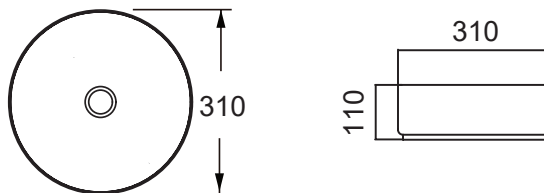

W750 x D350 x H20

Sierra - Code: SIER

Sierra

Vessel Basin Options

Note: The Quarto Round 310 basins are the only compatible options available for the Slim Vanities

Quarto Round 310mm

H110 x W310

Gloss White - Code: 7331

Matte Black - Code: 7331B

SELECT YOUR TAP HOLE POSITION (Basin Wastes pre-drilled in Quartz Options)

NTH No Tap Holes

LTH Left Tap Holes

RTH Right Tap Holes

SPECIFICATION SHEET

Designer Drawer/Door Fronts

BARNSLEY
18mm Inset Frame
Code: BL