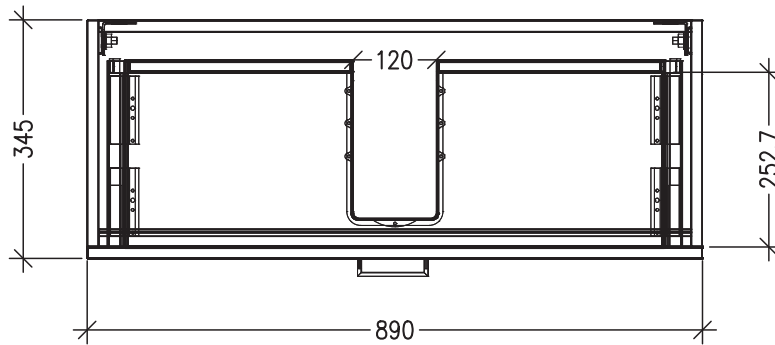

SPECIFICATION SHEET

Francisco Luxe Slim 900 1-Drawer Wall Hung Vanity [5474]

Features

- 1-Drawer Wall Hung Vanity with Slab Top and Designer Drawer Front
- Multiple Slab Top Options Available
- Full Extension Soft Close Drawer with Handle - *Handle upgrade options available*
- Designer Drawer Fronts are pre-installed on all vanities
- Dimensions: H420 x W900 x D350

Note: Vessel basins are purchased separately.
Limited tap hole positions & vessel basin options.

Technical Details

Note: All measurements shown are in millimetres. Sizes are nominal.

IMPORTANT

For installation, please ensure cabinet is fixed through middle division brackets into solid fixings.

TOP VIEW

FRONT VIEW

SIDE VIEW

SPECIFICATION SHEET

Slab Top Options

StoneCast Slab Top 900

W900 x D350 x H20

Gloss White - Code: SC

W900 x D350 x H20

Sierra - Code: SIER

Sierra

Vessel Basin Options

Note: The Quarto Round 310 basins are the only compatible options available for the Slim Vanities

Quarto Round 310mm

H110 x W310

Gloss White - Code: 7331