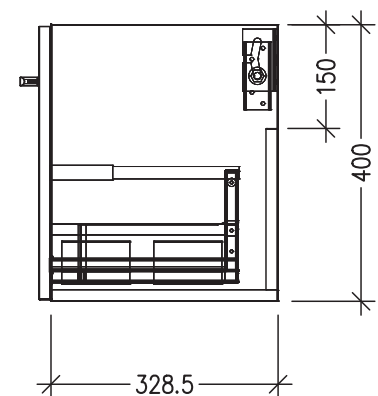

SPECIFICATION SHEET

Francisco Luxe Slim 900 1-Drawer Wall Hung Vanity [5474]

Features

- 1-Drawer Wall Hung Vanity with Slab Top and Designer Drawer Front
- Multiple Slab Top Options Available
- Full Extension Soft Close Drawer with Handle - *Handle upgrade options available*
- Designer Drawer Fronts are pre-installed on all vanities
- Dimensions: H420 x W900 x D350

Note: Vessel basins are purchased separately.
Limited tap hole positions & vessel basin options.

Technical Details

Note: All measurements shown are in millimetres. Sizes are nominal.

IMPORTANT

For installation, please ensure cabinet is fixed through middle division brackets into solid fixings.

TOP VIEW

FRONT VIEW

SIDE VIEW

SPECIFICATION SHEET

Slab Top Options

StoneCast Slab Top 900

W900 x D350 x H20

Gloss White - Code: SC

W900 x D350 x H20

Sierra - Code: SIER

Sierra

Vessel Basin Options

Note: The Quarto Round 310 basins are the only compatible options available for the Slim Vanities

Quarto Round 310mm

H110 x W310

Gloss White - Code: 7331