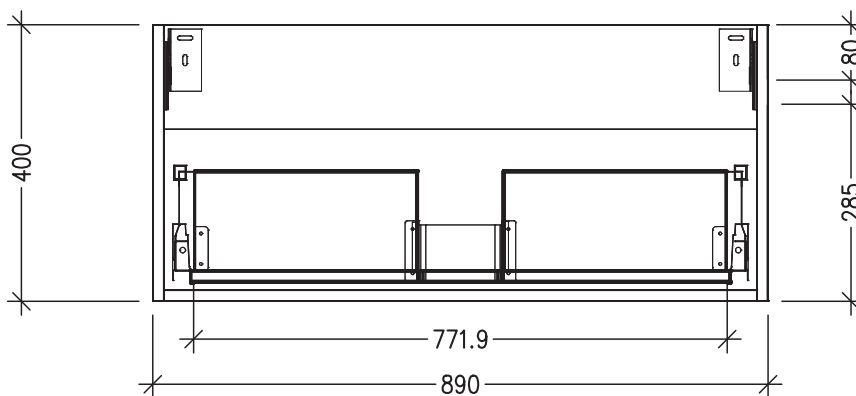

SPECIFICATION SHEET

Francisco Luxe Slim 900 1-Drawer Wall Hung Vanity [5474]

Features

- 1-Drawer Wall Hung Vanity with Slab Top and Designer Drawer Front
- Multiple Slab Top Options Available
- Full Extension Soft Close Drawer with Handle - *Handle upgrade options available*
- Designer Drawer Fronts are pre-installed on all vanities
- Dimensions: H420 x W900 x D350

Note: Vessel basins are purchased separately.
Limited tap hole positions & vessel basin options.

Technical Details

Note: All measurements shown are in millimetres. Sizes are nominal.

IMPORTANT

For installation, please ensure cabinet is fixed through middle division brackets into solid fixings.

TOP VIEW

FRONT VIEW

SIDE VIEW

SPECIFICATION SHEET

Slab Top Options

StoneCast Slab Top 900

W900 x D350 x H20

Gloss White - Code: SC

W900 x D350 x H20

Sierra - Code: SIER

Sierra

Vessel Basin Options

Note: The Quarto Round 310 basins are the only compatible options available for the Slim Vanities

Quarto Round 310mm

H110 x W310

Gloss White - Code: 7331