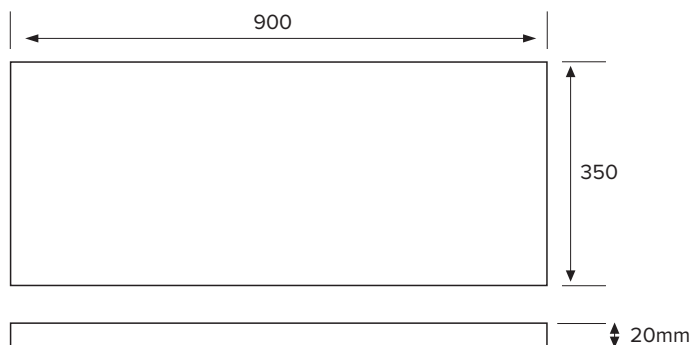

SPECIFICATION SHEET

Slab Top Options

StoneCast Slab Top 900

W900 x D350 x H20

Gloss White - Code: SC

Matte White - Code: SCMW

Quartz Slab Top 900

W900 x D350 x H20

Midnight Stone - Code: MS