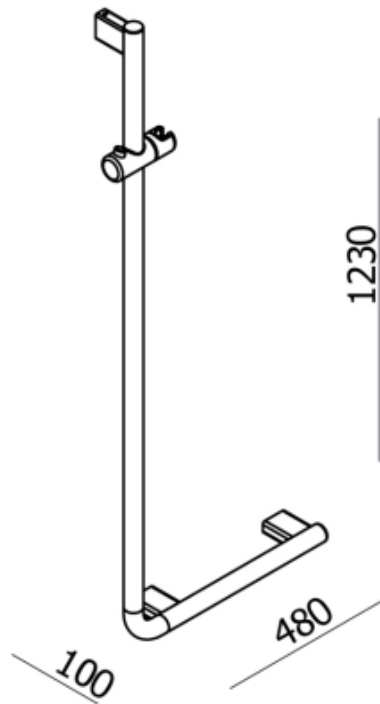

Decor Grab Rail 1230 L (Reversible)

Product Code: GRDL730

Technical Details

Height 1230mm, Width 480mm, Depth 100mm

Note: all specifications and dimensions are correct at time of publication however are subject to change without notice. Please refer to physical product prior to installation.