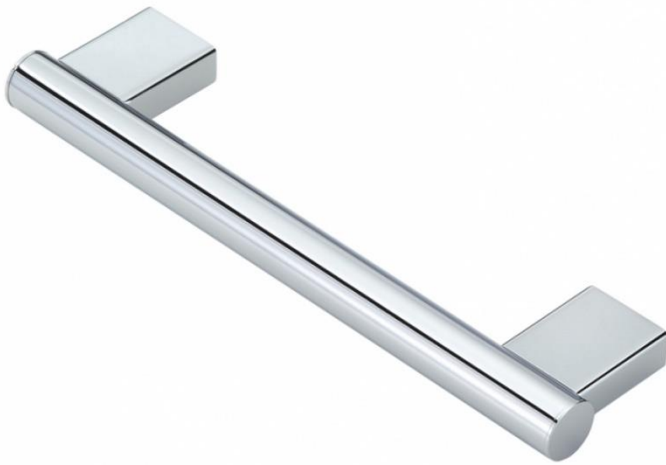

Decor Stability Rail Round 360

Product Code: GRDL360

Technical Details

Width 360mm, Depth 90mm, Height 30mm, Diameter 30mm

Note: all specifications and dimensions are correct at time of publication however are subject to change without notice. Please refer to physical product prior to installation.