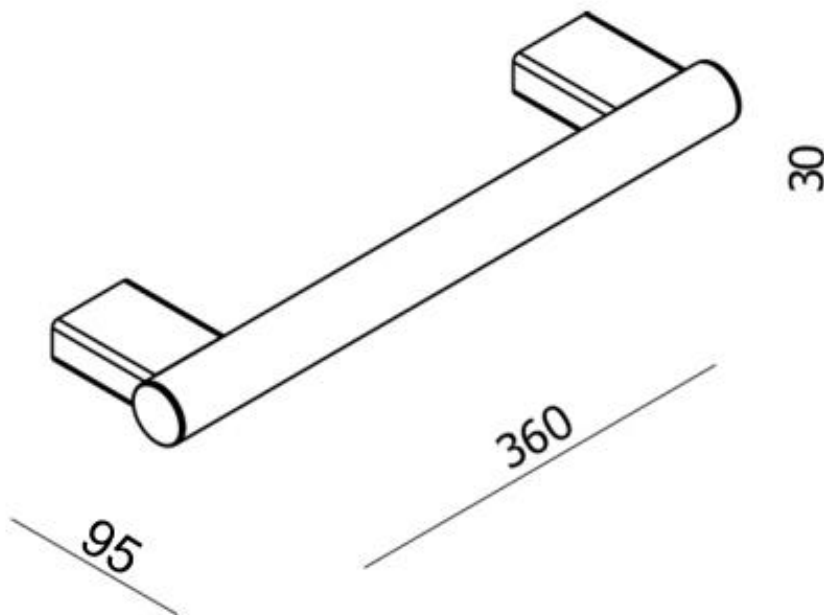

Decor Stability Rail Round 360

Product Code: GRDL360

Technical Details

Width 360mm, Depth 90mm, Height 30mm, Diameter 30mm

Note: all specifications and dimensions are correct at time of publication however are subject to change without notice. Please refer to physical product prior to installation.