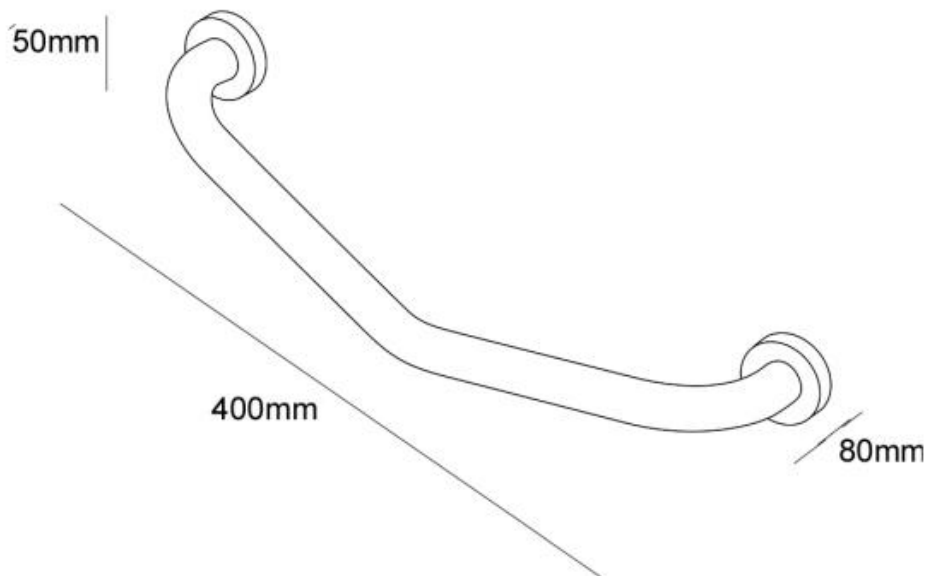

Stability Rail Elbow

Product Code: GREC

Technical Details

Width 415mm, Height 250mm, Depth 80mm, Diameter 25mm

Note: all specifications and dimensions are correct at time of publication however are subject to change without notice. Please refer to physical product prior to installation.