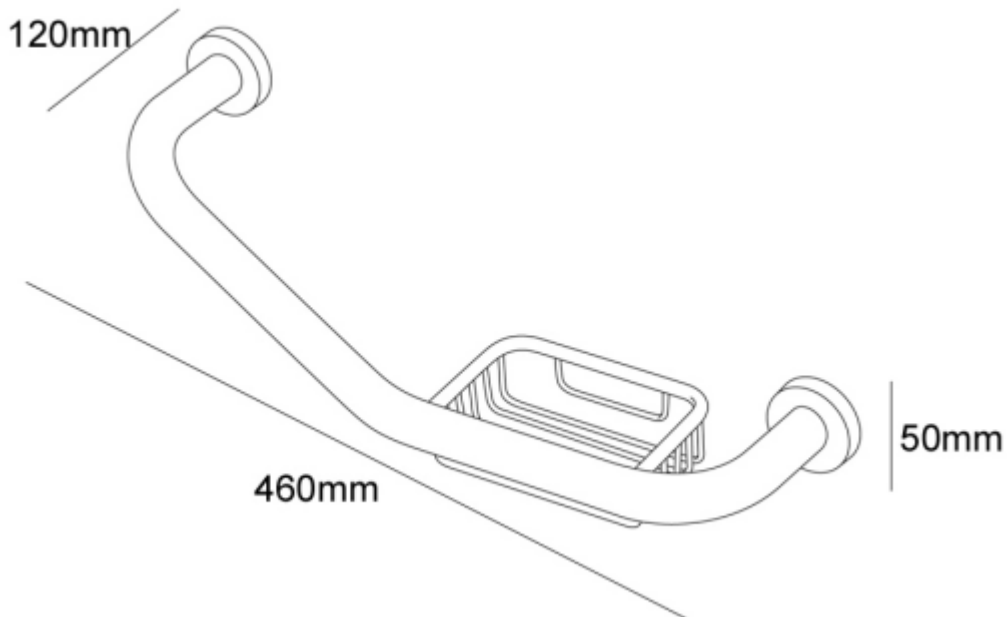

Stability Rail With Soap Basket

Product Code: GREWC

Technical Details

Width 415mm, Height 250mm, Depth 205mm, Diameter 25mm

Note: all specifications and dimensions are correct at time of publication however are subject to change without notice. Please refer to physical product prior to installation.