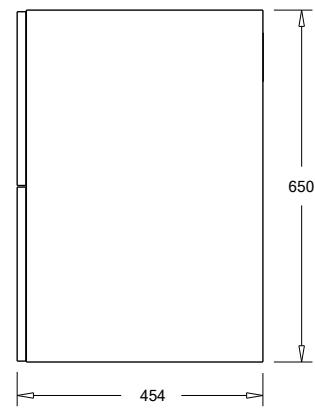

SPECIFICATION SHEET

Harrow 1500 4-Drawer Single Basin Wall Hung Vanity

Features

- 4-Drawer Wall Hung Vanity - *Colour options below*
- StoneCast 20mm Via Single Basin [Standard]
- Full Extension Soft Close Drawers with Handles - *Handle upgrade options available*
- Dimensions: H670 x W1500 x D465

Cabinet Options

Technical Details

Note: All measurements shown are in millimetres. Sizes are nominal.

TOP VIEW

FRONT VIEW

SIDE VIEW