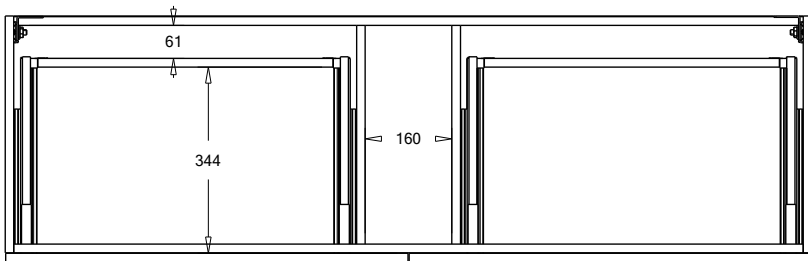

SPECIFICATION SHEET

Harrow 1500 4-Drawer Single Basin Wall Hung Vanity

Features

- 4-Drawer Wall Hung Vanity - *Colour options below*
- StoneCast 20mm Via Single Basin [Standard]
- Full Extension Soft Close Drawers with Handles - *Handle upgrade options available*
- Dimensions: H670 x W1500 x D465

Cabinet Options

Technical Details

Note: All measurements shown are in millimetres. Sizes are nominal.

TOP VIEW

FRONT VIEW

SIDE VIEW