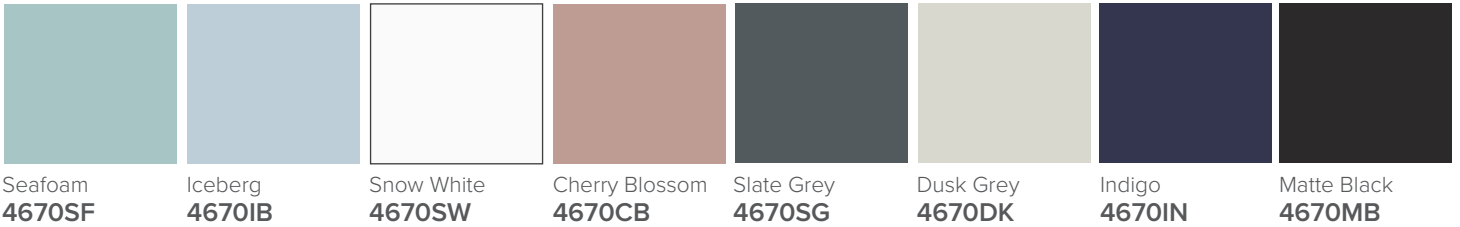

Cabinet Options