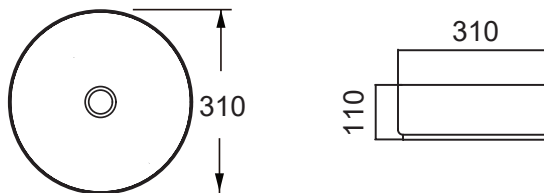

## Vessel Basin Options

Note: The Quarto Round 310 basins are the only compatible options available for the Slim Vanities

### Quarto Round 310mm

H110 x W310

Gloss White - Code: 7331

Matte Black - Code: 7331B

SELECT YOUR TAP HOLE POSITION (Basin Wastes pre-drilled in Quartz Options)

**NTH** No Tap Holes

**LTH** Left Tap Holes

**RTH** Right Tap Holes