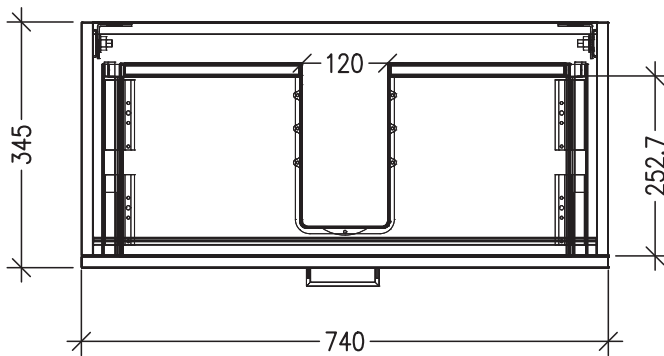

SPECIFICATION SHEET

Harrow Luxe Slim 750 1-Drawer Wall Hung Vanity [5248]

Features

- 1-Drawer Wall Hung Vanity with Slab Top
- Multiple Slab Top Options Available
- Full Extension Soft Close Drawer with Handle - *Handle upgrade options available*
- Dimensions: H420 x W750 x D350

Note: Vessel basins are purchased separately.
Limited tap hole positions & vessel basin options.

Technical Details

Note: All measurements shown are in millimetres. Sizes are nominal.

IMPORTANT

For installation, please ensure cabinet is fixed through middle division brackets into solid fixings.

TOP VIEW