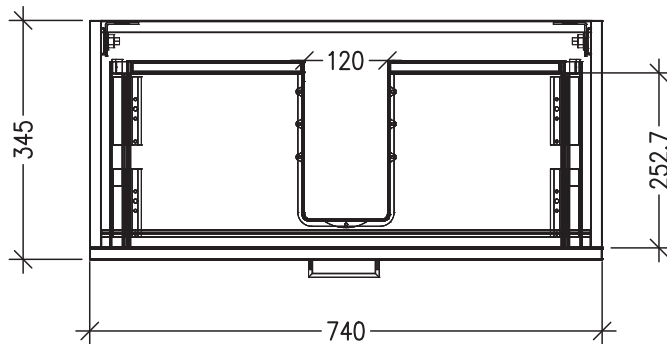

SPECIFICATION SHEET

Harrow Luxe Slim 750 2-Drawer Wall Hung Vanity [5260]

Features

- 1-Drawer Wall Hung Vanity with Slab Top
- Multiple Slab Top Options Available
- Full Extension Soft Close Drawer with Handle
- Handle upgrade options available
- Dimensions: H670 x W750 x D350

Note: Vessel basins are purchased separately.
Limited tap hole positions & vessel basin options.

Technical Details

Note: All measurements shown are in millimetres. Sizes are nominal.

IMPORTANT

For installation, please ensure cabinet is fixed through middle division brackets into solid fixings.

TOP VIEW

FRONT VIEW

SIDE VIEW

SPECIFICATION SHEET

Slab Top Options

StoneCast Slab Top 750

W750 x D350 x H20

Gloss White - Code: SC

W750 x D350 x H20

Sierra - Code: SIER

Sierra

Vessel Basin Options

Note: The Quarto Round 310 basins are the only compatible options available for the Slim Vanities

Quarto Round 310mm

H110 x W310

Gloss White - Code: 7331