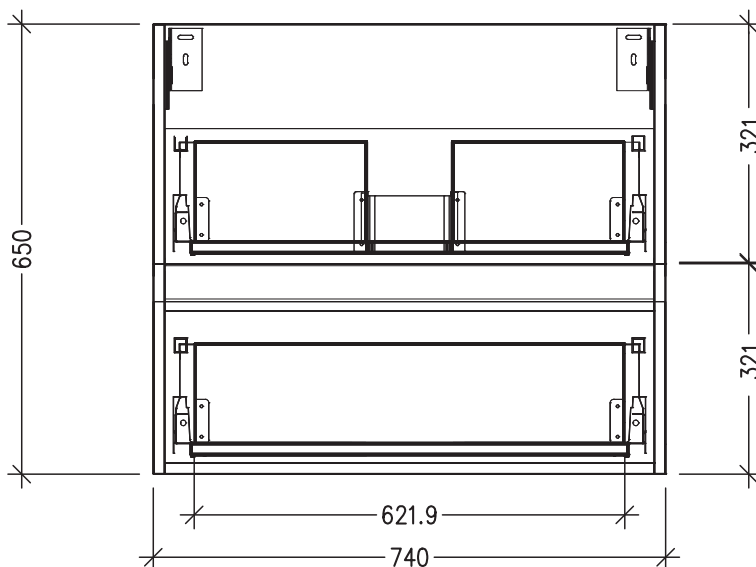

SPECIFICATION SHEET

Harrow Luxe Slim 750 2-Drawer Wall Hung Vanity [5260]

Features

- 1-Drawer Wall Hung Vanity with Slab Top
- Multiple Slab Top Options Available
- Full Extension Soft Close Drawer with Handle
- Handle upgrade options available
- Dimensions: H670 x W750 x D350

Note: Vessel basins are purchased separately.
Limited tap hole positions & vessel basin options.

Technical Details

Note: All measurements shown are in millimetres. Sizes are nominal.

IMPORTANT

For installation, please ensure cabinet is fixed through middle division brackets into solid fixings.

TOP VIEW

FRONT VIEW

SIDE VIEW

SPECIFICATION SHEET

Slab Top Options

StoneCast Slab Top 750

W750 x D350 x H20

Gloss White - Code: SC

W750 x D350 x H20

Sierra - Code: SIER

Sierra

Vessel Basin Options

Note: The Quarto Round 310 basins are the only compatible options available for the Slim Vanities

Quarto Round 310mm

H110 x W310

Gloss White - Code: 7331