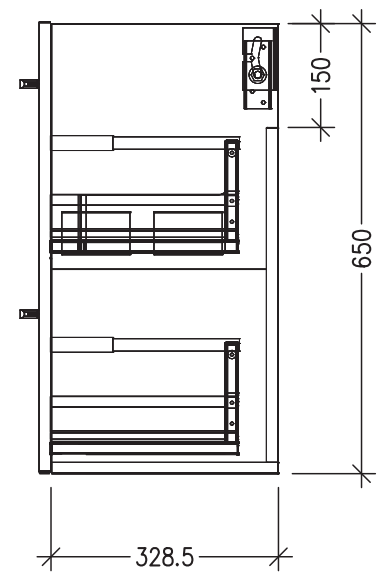

SPECIFICATION SHEET

Harrow Luxe Slim 750 2-Drawer Wall Hung Vanity [5260]

Features

- 1-Drawer Wall Hung Vanity with Slab Top
- Multiple Slab Top Options Available
- Full Extension Soft Close Drawer with Handle
- Handle upgrade options available
- Dimensions: H670 x W750 x D350

Note: Vessel basins are purchased separately.
Limited tap hole positions & vessel basin options.

Technical Details

Note: All measurements shown are in millimetres. Sizes are nominal.

IMPORTANT

For installation, please ensure cabinet is fixed through middle division brackets into solid fixings.

TOP VIEW

FRONT VIEW

SIDE VIEW

SPECIFICATION SHEET

Slab Top Options

StoneCast Slab Top 750

W750 x D350 x H20

Gloss White - Code: SC

W750 x D350 x H20

Sierra - Code: SIER

Sierra

Vessel Basin Options

Note: The Quarto Round 310 basins are the only compatible options available for the Slim Vanities

Quarto Round 310mm

H110 x W310

Gloss White - Code: 7331