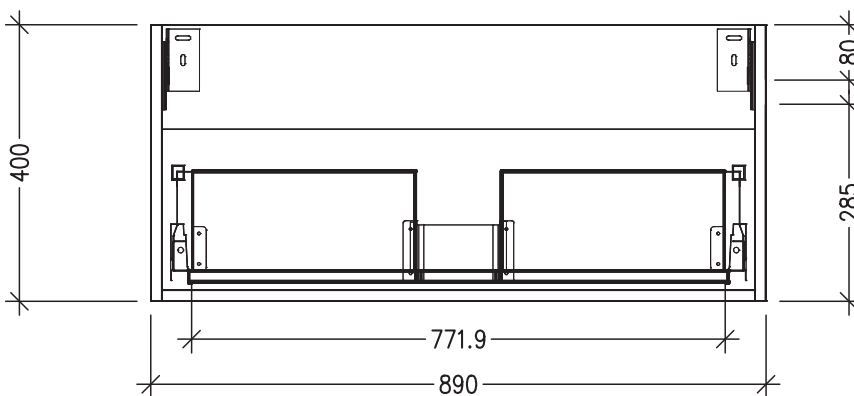

SPECIFICATION SHEET

Harrow Luxe Slim 900 1-Drawer Wall Hung Vanity [5252]

Features

- 1-Drawer Wall Hung Vanity with Slab Top
- Multiple Slab Top Options Available
- Full Extension Soft Close Drawer with Handle - *Handle upgrade options available*
- Dimensions: H420 x W900 x D350

Note: Vessel basins are purchased separately.
Limited tap hole positions & vessel basin options.

Technical Details

Note: All measurements shown are in millimetres. Sizes are nominal.

IMPORTANT

For installation, please ensure cabinet is fixed through middle division brackets into solid fixings.

FRONT VIEW