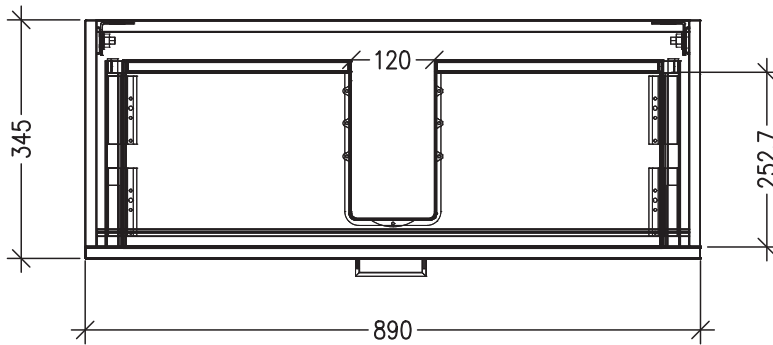

SPECIFICATION SHEET

Harrow Luxe Slim 900 1-Drawer Wall Hung Vanity [5252]

Features

- 1-Drawer Wall Hung Vanity with Slab Top
- Multiple Slab Top Options Available
- Full Extension Soft Close Drawer with Handle - *Handle upgrade options available*
- Dimensions: H420 x W900 x D350

Note: Vessel basins are purchased separately.
Limited tap hole positions & vessel basin options.

Technical Details

Note: All measurements shown are in millimetres. Sizes are nominal.

IMPORTANT

For installation, please ensure cabinet is fixed through middle division brackets into solid fixings.

TOP VIEW