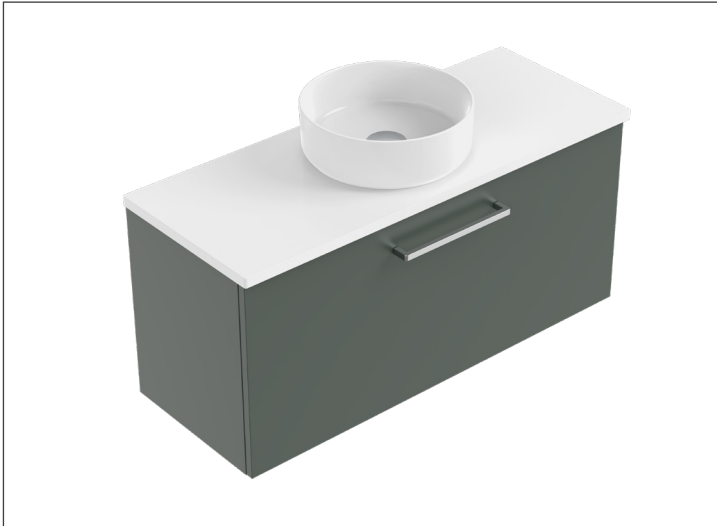

## Harrow Luxe Slim 900 1-Drawer Wall Hung Vanity [5252]

### Features

- 1-Drawer Wall Hung Vanity with Slab Top
- Multiple Slab Top Options Available
- Full Extension Soft Close Drawer with Handle - *Handle upgrade options available*
- Dimensions: H420 x W900 x D350

Note: Vessel basins are purchased separately.  
Limited tap hole positions & vessel basin options.