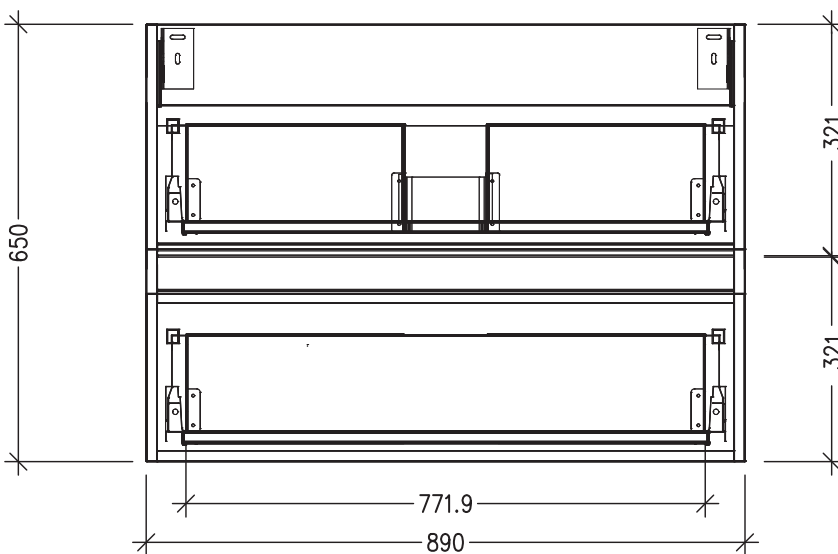

SPECIFICATION SHEET

Harrow Luxe Slim 900 2-Drawer Wall Hung Vanity [5264]

Features

- 2-Drawer Wall Hung Vanity with Slab Top
- Multiple Slab Top Options Available
- Full Extension Soft Close Drawers with Handles
- *Handle upgrade options available*
- Dimensions: H670 x W900 x D350

Note: Vessel basins are purchased separately.
Limited tap hole positions & vessel basin options.

Technical Details

Note: All measurements shown are in millimetres. Sizes are nominal.

IMPORTANT

For installation, please ensure cabinet is fixed through middle division brackets into solid fixings.

TOP VIEW

FRONT VIEW

SIDE VIEW

SPECIFICATION SHEET

Slab Top Options

StoneCast Slab Top 900

W900 x D350 x H20

Gloss White - Code: SC

W900 x D350 x H20

Sierra - Code: SIER

Sierra

Vessel Basin Options

Note: The Quarto Round 310 basins are the only compatible options available for the Slim Vanities

Quarto Round 310mm

H110 x W310

Gloss White - Code: 7331