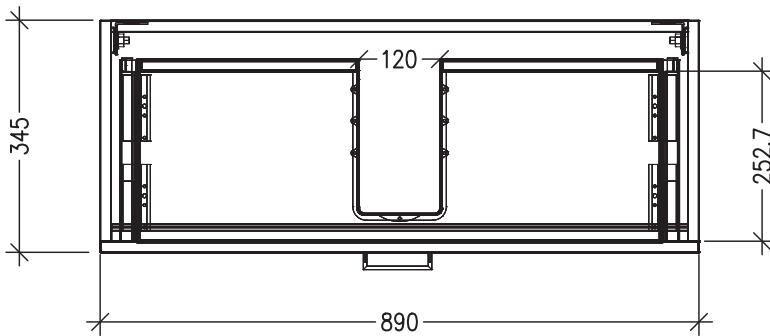

SPECIFICATION SHEET

Harrow Luxe Slim 900 2-Drawer Wall Hung Vanity [5264]

Features

- 2-Drawer Wall Hung Vanity with Slab Top
- Multiple Slab Top Options Available
- Full Extension Soft Close Drawers with Handles
- *Handle upgrade options available*
- Dimensions: H670 x W900 x D350

Note: Vessel basins are purchased separately.
Limited tap hole positions & vessel basin options.

Technical Details

Note: All measurements shown are in millimetres. Sizes are nominal.

IMPORTANT

For installation, please ensure cabinet is fixed through middle division brackets into solid fixings.

TOP VIEW

FRONT VIEW

SIDE VIEW

SPECIFICATION SHEET

Slab Top Options

StoneCast Slab Top 900

W900 x D350 x H20

Gloss White - Code: SC

W900 x D350 x H20

Sierra - Code: SIER

Sierra

Vessel Basin Options

Note: The Quarto Round 310 basins are the only compatible options available for the Slim Vanities

Quarto Round 310mm

H110 x W310

Gloss White - Code: 7331