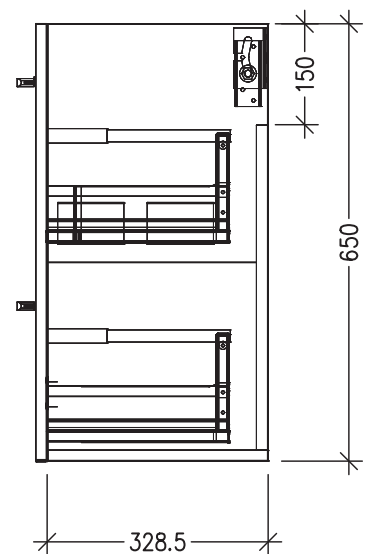

SPECIFICATION SHEET

Harrow Luxe Slim 900 2-Drawer Wall Hung Vanity [5264]

Features

- 2-Drawer Wall Hung Vanity with Slab Top
- Multiple Slab Top Options Available
- Full Extension Soft Close Drawers with Handles
- *Handle upgrade options available*
- Dimensions: H670 x W900 x D350

Note: Vessel basins are purchased separately.
Limited tap hole positions & vessel basin options.

Technical Details

Note: All measurements shown are in millimetres. Sizes are nominal.

IMPORTANT

For installation, please ensure cabinet is fixed through middle division brackets into solid fixings.

TOP VIEW

FRONT VIEW

SIDE VIEW

SPECIFICATION SHEET

Slab Top Options

StoneCast Slab Top 900

W900 x D350 x H20

Gloss White - Code: SC

W900 x D350 x H20

Sierra - Code: SIER

Sierra

Vessel Basin Options

Note: The Quarto Round 310 basins are the only compatible options available for the Slim Vanities

Quarto Round 310mm

H110 x W310

Gloss White - Code: 7331