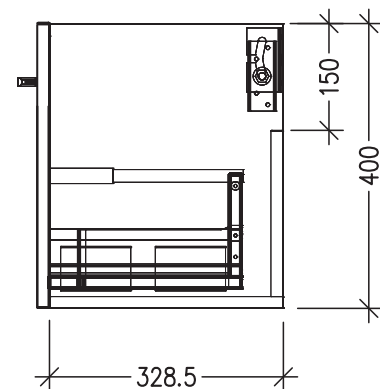

### Features

- 1-Drawer Wall Hung Vanity
- StoneCast 50mm Basin
- Full Extension Soft Close Drawer with Handle - *Handle upgrade options available*
- Dimensions: H420 x W750 x D350

### Technical Details

Note: All measurements shown are in millimetres. Sizes are nominal.

TOP VIEW

FRONT VIEW

SIDE VIEW

## StoneCast 750 Basin

H50 X W750 X D350