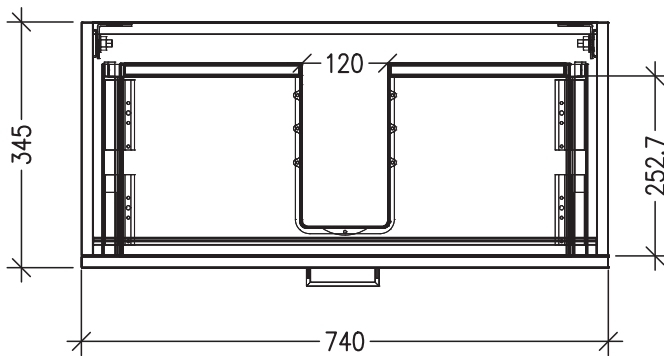

### Features

- 1-Drawer Wall Hung Vanity
- StoneCast 50mm Basin
- Full Extension Soft Close Drawer with Handle - *Handle upgrade options available*
- Dimensions: H420 x W750 x D350

### Technical Details

Note: All measurements shown are in millimetres. Sizes are nominal.

TOP VIEW

FRONT VIEW

SIDE VIEW

## StoneCast 750 Basin

H50 X W750 X D350