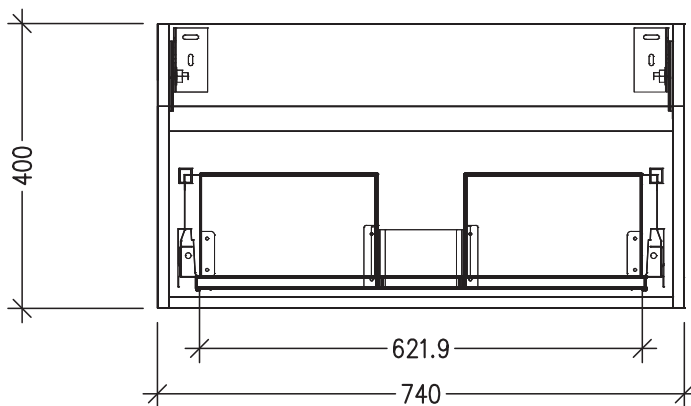

### Features

- 1-Drawer Wall Hung Vanity
- StoneCast 50mm Basin
- Full Extension Soft Close Drawer with Handle - *Handle upgrade options available*
- Dimensions: H420 x W750 x D350

### Technical Details

Note: All measurements shown are in millimetres. Sizes are nominal.

TOP VIEW

FRONT VIEW

SIDE VIEW

## StoneCast 750 Basin

H50 X W750 X D350