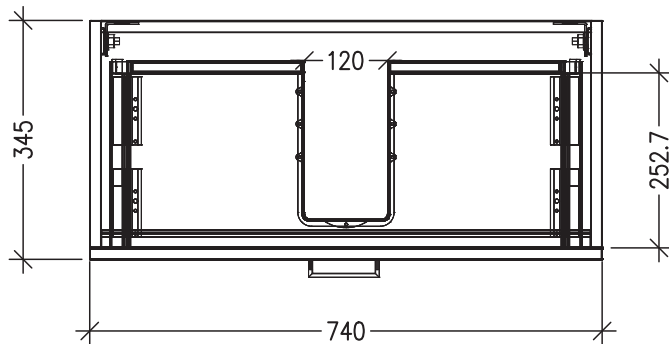

SPECIFICATION SHEET

Harrow Slim 750 2-Drawer Wall Hung Vanity [5236]

Features

- 1-Drawer Wall Hung Vanity
- StoneCast 50mm Basin
- Full Extension Soft Close Drawer with Handle - *Handle upgrade options available*
- Dimensions: H670 x W750 x D350

Technical Details

Note: All measurements shown are in millimetres. Sizes are nominal.

TOP VIEW

FRONT VIEW

SIDE VIEW

SPECIFICATION SHEET

StoneCast 750 Basin

H50 X W750 X D350