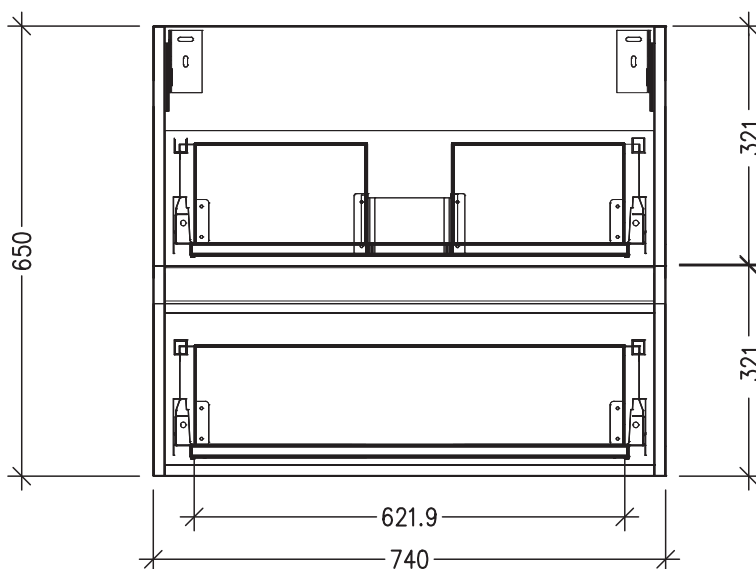

SPECIFICATION SHEET

Harrow Slim 750 2-Drawer Wall Hung Vanity [5236]

Features

- 1-Drawer Wall Hung Vanity
- StoneCast 50mm Basin
- Full Extension Soft Close Drawer with Handle - *Handle upgrade options available*
- Dimensions: H670 x W750 x D350

Technical Details

Note: All measurements shown are in millimetres. Sizes are nominal.

TOP VIEW

FRONT VIEW

SIDE VIEW

SPECIFICATION SHEET

StoneCast 750 Basin

H50 X W750 X D350