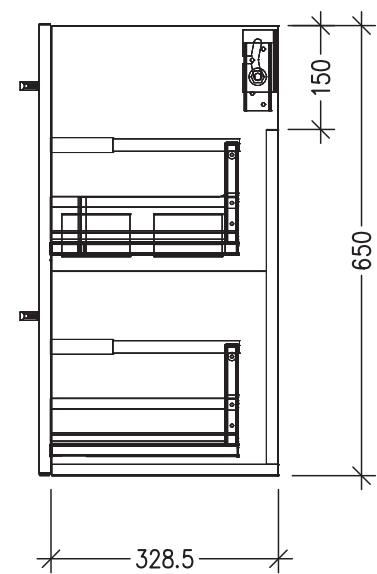

SPECIFICATION SHEET

Harrow Slim 750 2-Drawer Wall Hung Vanity [5236]

Features

- 1-Drawer Wall Hung Vanity
- StoneCast 50mm Basin
- Full Extension Soft Close Drawer with Handle - *Handle upgrade options available*
- Dimensions: H670 x W750 x D350

Technical Details

Note: All measurements shown are in millimetres. Sizes are nominal.

TOP VIEW

FRONT VIEW

SIDE VIEW

SPECIFICATION SHEET

StoneCast 750 Basin

H50 X W750 X D350