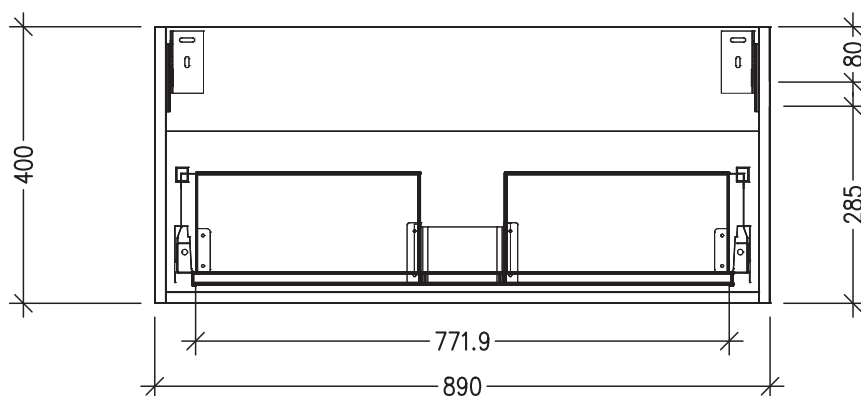

### Features

- 1-Drawer Wall Hung Vanity
- StoneCast 50mm Basin
- Full Extension Soft Close Drawer with Handle - *Handle upgrade options available*
- Dimensions: H420 x W900 x D350

### Technical Details

Note: All measurements shown are in millimetres. Sizes are nominal.

TOP VIEW

FRONT VIEW

SIDE VIEW

## StoneCast 900 Basin

H50 X W900 X D350