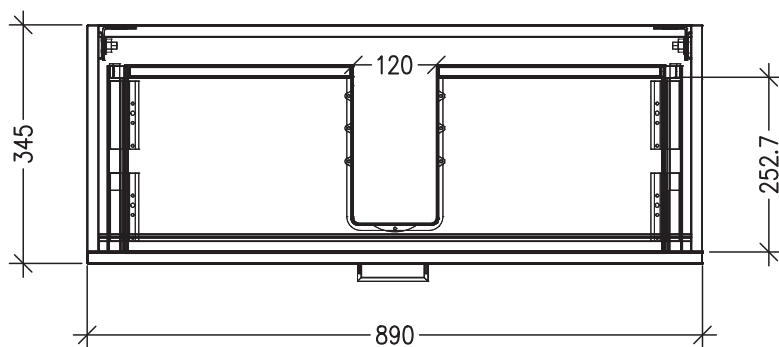

## Harrow Slim 900 1-Drawer Wall Hung Vanity [5528]

### Features

- 1-Drawer Wall Hung Vanity
- StoneCast 50mm Basin
- Full Extension Soft Close Drawer with Handle - *Handle upgrade options available*
- Dimensions: H420 x W900 x D350

### Technical Details

Note: All measurements shown are in millimetres. Sizes are nominal.

TOP VIEW

FRONT VIEW

SIDE VIEW

## StoneCast 900 Basin

H50 X W900 X D350