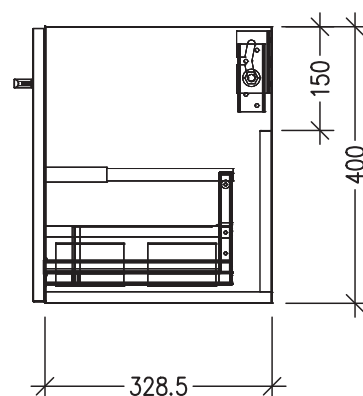

### Features

- 1-Drawer Wall Hung Vanity
- StoneCast 50mm Basin
- Full Extension Soft Close Drawer with Handle - *Handle upgrade options available*
- Dimensions: H420 x W900 x D350

### Technical Details

Note: All measurements shown are in millimetres. Sizes are nominal.

TOP VIEW

FRONT VIEW

SIDE VIEW

## StoneCast 900 Basin

H50 X W900 X D350