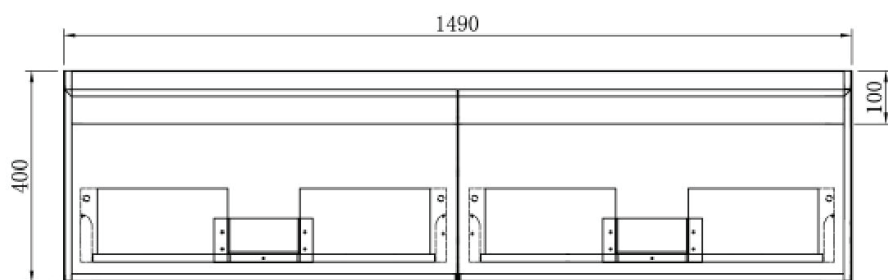

Technical Details

Note: All measurements shown are in millimetres. Sizes are nominal.

FRONT VIEW