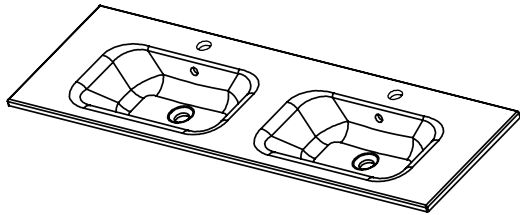

SPECIFICATION SHEET

Kolum 1500mm 2 Drawer Double Basin Wall Vanity

Features

- Wall Hung
- 2 Drawers
- Double Basin
- Stonecast Basin
- Gloss White: 2-pack urethane on MRF
- Colours: Timber Veneer on Plywood
- Dimensions: H480 x W1500 x D465

SIDE VIEW

TOP VIEW

SPECIFICATION SHEET

1500mm Double Basin Options

Via

StoneCast with overflow
 Double Basin Option
 Gloss White - VIA
 Matte White - VIAMW

W1500 x D460 x H20

Ari

StoneCast with overflow
 Double Basin Option
 Gloss White - VA

W1500 x D465 x H50