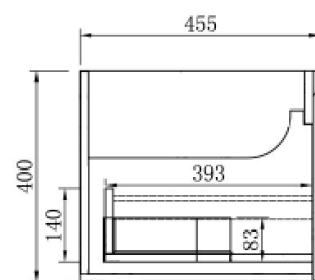

SPECIFICATION SHEET

Kolum 1500mm 2 Drawer Double Basin Wall Vanity

Features

- Wall Hung
- 2 Drawers
- Double Basin
- Stonecast Basin
- Gloss White: 2-pack urethane on MRF
- Colours: Timber Veneer on Plywood
- Dimensions: H480 x W1500 x D465

SIDE VIEW

TOP VIEW

SPECIFICATION SHEET

1500mm Double Basin Options

Via

StoneCast with overflow
 Double Basin Option
 Gloss White - VIA
 Matte White - VIAMW

W1500 x D460 x H20

Ari

StoneCast with overflow
 Double Basin Option
 Gloss White - VA

W1500 x D465 x H50