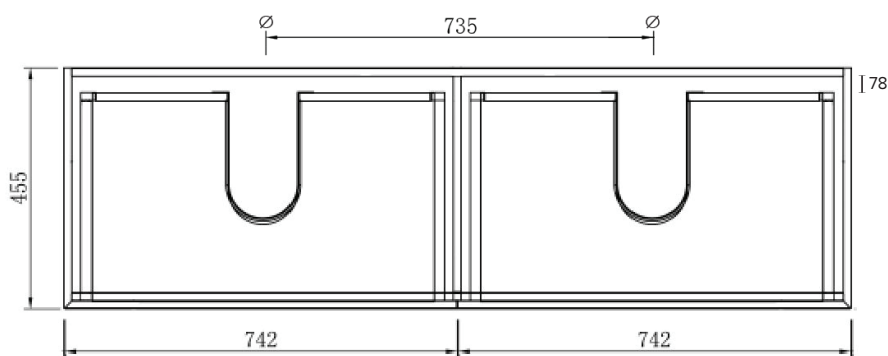

SPECIFICATION SHEET

Kolum 1500mm 2 Drawer Double Basin Wall Vanity

Features

- Wall Hung
- 2 Drawers
- Double Basin
- Stonecast Basin
- Gloss White: 2-pack urethane on MRF
- Colours: Timber Veneer on Plywood
- Dimensions: H480 x W1500 x D465

SIDE VIEW

TOP VIEW

SPECIFICATION SHEET

1500mm Double Basin Options

Via

StoneCast with overflow
 Double Basin Option
 Gloss White - VIA
 Matte White - VIAMW

W1500 x D460 x H20

Ari

StoneCast with overflow
 Double Basin Option
 Gloss White - VA

W1500 x D465 x H50