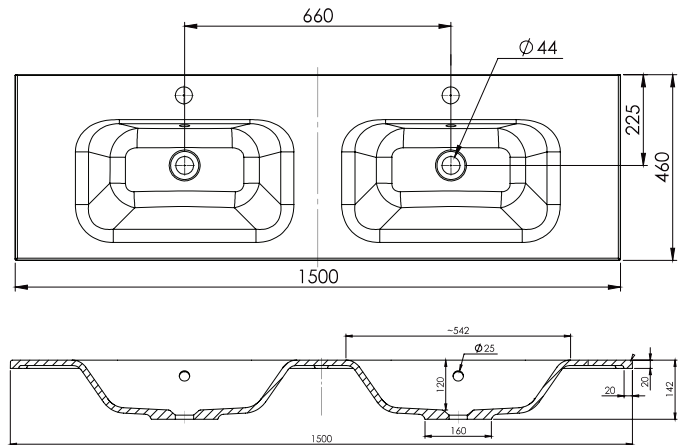

SPECIFICATION SHEET

Kolum 1500mm 2 Drawer Double Basin Wall Vanity

Features

- Wall Hung
- 2 Drawers
- Double Basin
- Stonecast Basin
- Gloss White: 2-pack urethane on MRF
- Colours: Timber Veneer on Plywood
- Dimensions: H480 x W1500 x D465

SIDE VIEW

TOP VIEW

SPECIFICATION SHEET

1500mm Double Basin Options

Via

StoneCast with overflow
 Double Basin Option
 Gloss White - VIA
 Matte White - VIAMW

W1500 x D460 x H20

Ari

StoneCast with overflow
 Double Basin Option
 Gloss White - VA

W1500 x D465 x H50