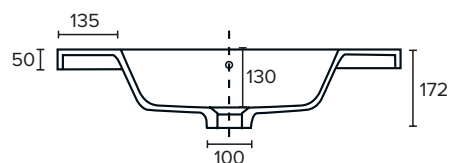

SPECIFICATION SHEET

Kolum 750mm 1 Drawer Wall Vanity

Features

- Wall Hung
- 1 Drawer
- Gloss White: 2-pack urethane on MRF
- Colours: Timber Veneer on Plywood
- Dimensions: H420 x W750 x D465

Colour Options with Code

TOP VIEW

SPECIFICATION SHEET

750mm Basin Options

Via

StoneCast with overflow
Gloss White - VIA
Matte White - VIAMW

W750 x D460 x H20

Ponti

StoneCast with overflow
Gloss White - PO

W754 x D460 x H50

Ari

StoneCast with overflow
Gloss White - VA

W750 x D465 x H50

requires a $\phi 32$ mm waste

SPECIFICATION SHEET

750mm Basin Options

Clasico

Vitreous China with overflow

Gloss White - VC

W760 x D465 x H20