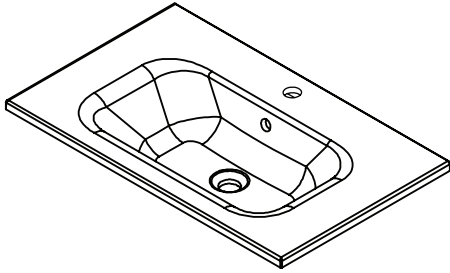

SPECIFICATION SHEET

Kolum 750mm 1 Drawer Wall Vanity

Features

- Wall Hung
- 1 Drawer
- Gloss White: 2-pack urethane on MRF
- Colours: Timber Veneer on Plywood
- Dimensions: H420 x W750 x D465

Colour Options with Code

TOP VIEW

SPECIFICATION SHEET

750mm Basin Options

Via

StoneCast with overflow
Gloss White - VIA
Matte White - VIAMW

W750 x D460 x H20

Ponti

StoneCast with overflow
Gloss White - PO

W754 x D460 x H50

Ari

StoneCast with overflow
Gloss White - VA

W750 x D465 x H50

requires a $\phi 32$ mm waste

SPECIFICATION SHEET

750mm Basin Options

Clasico

Vitreous China with overflow

Gloss White - VC

W760 x D465 x H20