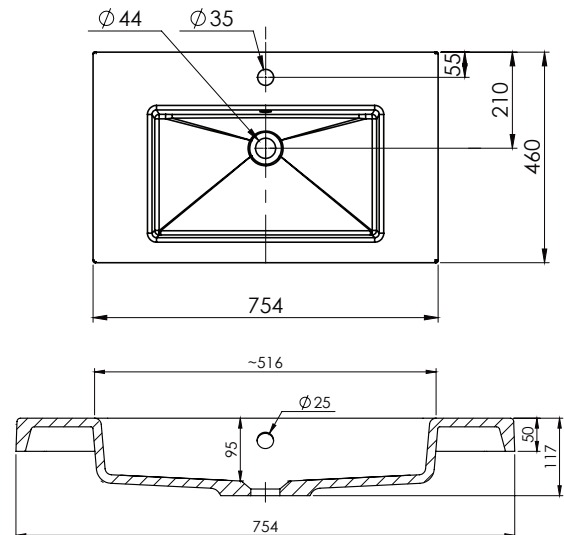

SPECIFICATION SHEET

Kolum 750mm 1 Drawer Wall Vanity

Features

- Wall Hung
- 1 Drawer
- Gloss White: 2-pack urethane on MRF
- Colours: Timber Veneer on Plywood
- Dimensions: H420 x W750 x D465

Colour Options with Code

TOP VIEW

SPECIFICATION SHEET

750mm Basin Options

Via

StoneCast with overflow
Gloss White - VIA
Matte White - VIAMW

W750 x D460 x H20

Ponti

StoneCast with overflow
Gloss White - PO

W754 x D460 x H50

Ari

StoneCast with overflow
Gloss White - VA

W750 x D465 x H50

requires a $\phi 32$ mm waste

SPECIFICATION SHEET

750mm Basin Options

Clasico

Vitreous China with overflow

Gloss White - VC

W760 x D465 x H20