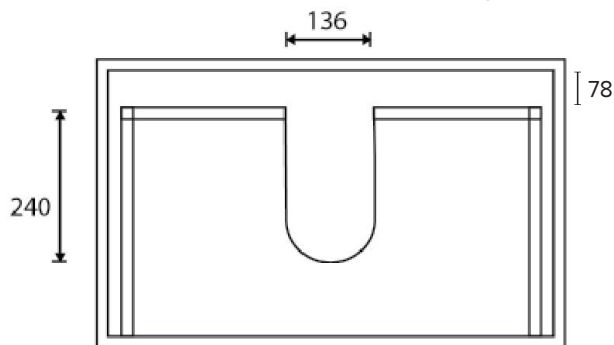

SPECIFICATION SHEET

Kolum 750mm 1 Drawer Wall Vanity

Features

- Wall Hung
- 1 Drawer
- Gloss White: 2-pack urethane on MRF
- Colours: Timber Veneer on Plywood
- Dimensions: H420 x W750 x D465

Colour Options with Code

TOP VIEW

SPECIFICATION SHEET

750mm Basin Options

Via

StoneCast with overflow
Gloss White - VIA
Matte White - VIAMW

W750 x D460 x H20

Ponti

StoneCast with overflow
Gloss White - PO

W754 x D460 x H50

Ari

StoneCast with overflow
Gloss White - VA

W750 x D465 x H50

requires a $\phi 32$ mm waste

SPECIFICATION SHEET

750mm Basin Options

Clasico

Vitreous China with overflow

Gloss White - VC

W760 x D465 x H20