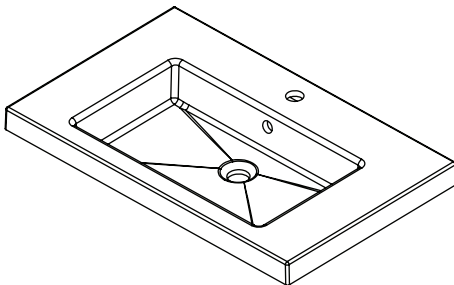

SPECIFICATION SHEET

Kolum 750mm 1 Drawer Wall Vanity

Features

- Wall Hung
- 1 Drawer
- Gloss White: 2-pack urethane on MRF
- Colours: Timber Veneer on Plywood
- Dimensions: H420 x W750 x D465

Colour Options with Code

TOP VIEW

SPECIFICATION SHEET

750mm Basin Options

Via

StoneCast with overflow
Gloss White - VIA
Matte White - VIAMW

W750 x D460 x H20

Ponti

StoneCast with overflow
Gloss White - PO

W754 x D460 x H50

Ari

StoneCast with overflow
Gloss White - VA

W750 x D465 x H50

requires a $\phi 32$ mm waste

SPECIFICATION SHEET

750mm Basin Options

Clasico

Vitreous China with overflow

Gloss White - VC

W760 x D465 x H20