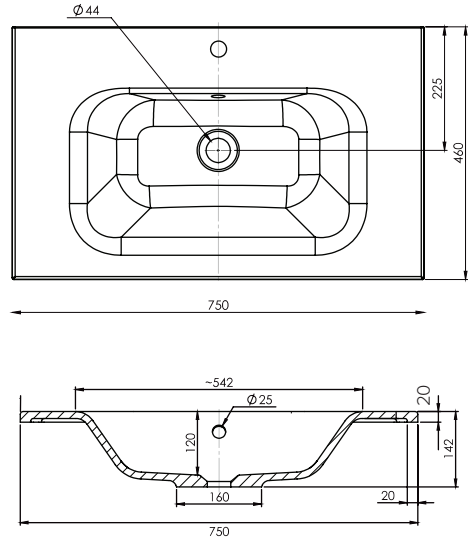

SPECIFICATION SHEET

Kolum 750mm 1 Drawer Wall Vanity

Features

- Wall Hung
- 1 Drawer
- Gloss White: 2-pack urethane on MRF
- Colours: Timber Veneer on Plywood
- Dimensions: H420 x W750 x D465

Colour Options with Code

TOP VIEW

SPECIFICATION SHEET

750mm Basin Options

Via

StoneCast with overflow
Gloss White - VIA
Matte White - VIAMW

W750 x D460 x H20

Ponti

StoneCast with overflow
Gloss White - PO

W754 x D460 x H50

Ari

StoneCast with overflow
Gloss White - VA

W750 x D465 x H50

requires a $\phi 32$ mm waste

SPECIFICATION SHEET

750mm Basin Options

Clasico

Vitreous China with overflow

Gloss White - VC

W760 x D465 x H20