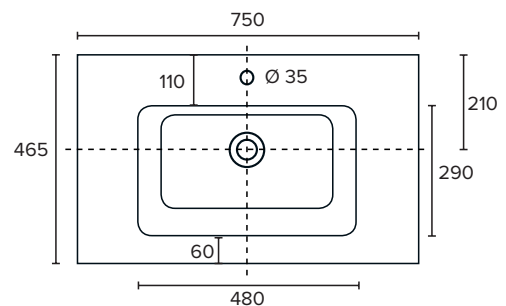

SPECIFICATION SHEET

Kolum 750mm 1 Drawer Wall Vanity

Features

- Wall Hung
- 1 Drawer
- Gloss White: 2-pack urethane on MRF
- Colours: Timber Veneer on Plywood
- Dimensions: H420 x W750 x D465

Colour Options with Code

TOP VIEW

SPECIFICATION SHEET

750mm Basin Options

Via

StoneCast with overflow
Gloss White - VIA
Matte White - VIAMW

W750 x D460 x H20

Ponti

StoneCast with overflow
Gloss White - PO

W754 x D460 x H50

Ari

StoneCast with overflow
Gloss White - VA

W750 x D465 x H50

requires a $\phi 32$ mm waste

SPECIFICATION SHEET

750mm Basin Options

Clasico

Vitreous China with overflow

Gloss White - VC

W760 x D465 x H20