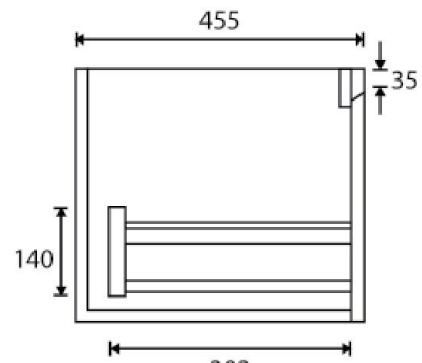

SPECIFICATION SHEET

Kolum 750mm 1 Drawer Wall Vanity

Features

- Wall Hung
- 1 Drawer
- Gloss White: 2-pack urethane on MRF
- Colours: Timber Veneer on Plywood
- Dimensions: H420 x W750 x D465

Colour Options with Code

Gloss White
8530

American
Walnut
8500

Dark Oak
8502

Washed Oak
8504

Technical Details

Note: All measurements shown are in millimetres. Sizes are nominal.

FRONT VIEW

SIDE VIEW

W754 x D460 x H50

Ari

StoneCast with overflow
Gloss White - VA

W750 x D465 x H50

requires a $\phi 32$ mm waste

SPECIFICATION SHEET

750mm Basin Options

Clasico

Vitreous China with overflow

Gloss White - VC

W760 x D465 x H20