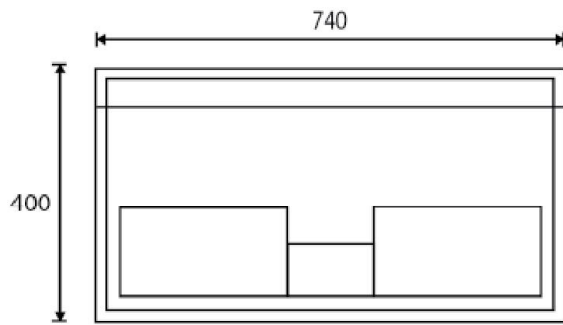

Technical Details

Note: All measurements shown are in millimetres. Sizes are nominal.

FRONT VIEW