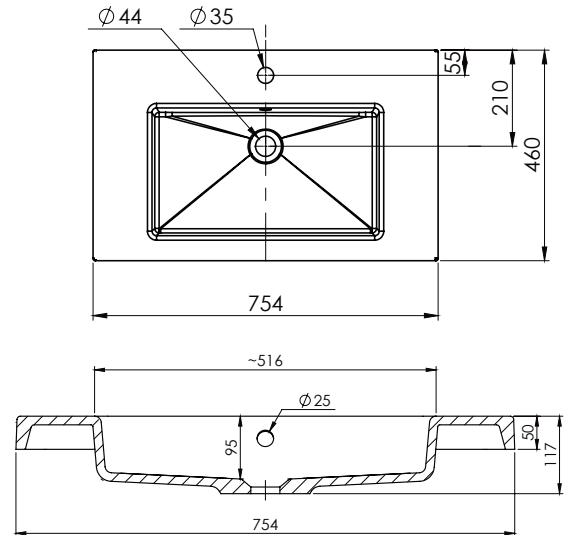

SPECIFICATION SHEET

Kolum 750mm 2 Drawer Wall Vanity

Features

- Wall Hung
- 2 Drawers
- Single Basin
- Colours: Timber Veneer on Plywood
- Gloss White: 2-pack urethane on MRF
- Dimensions: H700 x W750 x D465

TOP VIEW

FRONT VIEW

SIDE VIEW

SPECIFICATION SHEET

750mm Basin Options

Via

StoneCast with overflow
Gloss White - VIA
Matte White - VIAMW

W750 x D460 x H20

Ponti

StoneCast with overflow
Gloss White - PO

W754 x D460 x H50

Ari

StoneCast with overflow
Gloss White - VA

W750 x D465 x H50

requires a $\phi 32$ mm waste

SPECIFICATION SHEET

750mm Basin Options

Clasico

Vitreous China with overflow

Gloss White - VC

W760 x D465 x H20