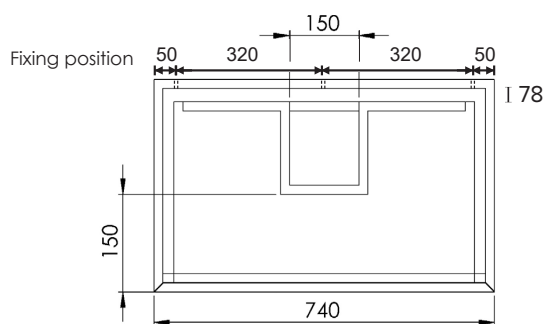

SPECIFICATION SHEET

Kolum 750mm 2 Drawer Wall Vanity

Features

- Wall Hung
- 2 Drawers
- Single Basin
- Colours: Timber Veneer on Plywood
- Gloss White: 2-pack urethane on MRF
- Dimensions: H700 x W750 x D465

TOP VIEW

FRONT VIEW

SIDE VIEW

SPECIFICATION SHEET

750mm Basin Options

Via

StoneCast with overflow
Gloss White - VIA
Matte White - VIAMW

W750 x D460 x H20

Ponti

StoneCast with overflow
Gloss White - PO

W754 x D460 x H50

Ari

StoneCast with overflow
Gloss White - VA

W750 x D465 x H50

requires a $\phi 32$ mm waste

SPECIFICATION SHEET

750mm Basin Options

Clasico

Vitreous China with overflow

Gloss White - VC

W760 x D465 x H20