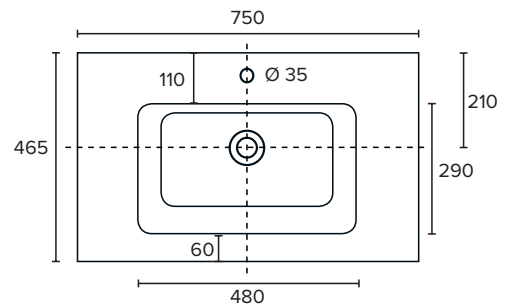

TOP VIEW

FRONT VIEW

SIDE VIEW

SPECIFICATION SHEET

750mm Basin Options

Via

StoneCast with overflow
Gloss White - VIA
Matte White - VIAMW

W750 x D460 x H20

Ponti

StoneCast with overflow
Gloss White - PO

W754 x D460 x H50

Ari

StoneCast with overflow
Gloss White - VA

W750 x D465 x H50

requires a $\phi 32$ mm waste

SPECIFICATION SHEET

750mm Basin Options

Clasico

Vitreous China with overflow

Gloss White - VC

W760 x D465 x H20