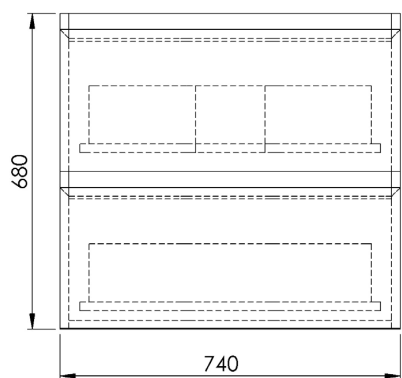

SPECIFICATION SHEET

Kolum 750mm 2 Drawer Wall Vanity

Features

- Wall Hung
- 2 Drawers
- Single Basin
- Colours: Timber Veneer on Plywood
- Gloss White: 2-pack urethane on MRF
- Dimensions: H700 x W750 x D465

TOP VIEW

FRONT VIEW

SIDE VIEW

SPECIFICATION SHEET

750mm Basin Options

Via

StoneCast with overflow
Gloss White - VIA
Matte White - VIAMW

W750 x D460 x H20

Ponti

StoneCast with overflow
Gloss White - PO

W754 x D460 x H50

Ari

StoneCast with overflow
Gloss White - VA

W750 x D465 x H50

requires a $\phi 32$ mm waste

SPECIFICATION SHEET

750mm Basin Options

Clasico

Vitreous China with overflow

Gloss White - VC

W760 x D465 x H20