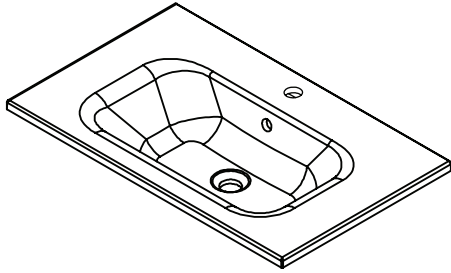

SPECIFICATION SHEET

Kolum 750mm 2 Drawer Wall Vanity

Features

- Wall Hung
- 2 Drawers
- Single Basin
- Colours: Timber Veneer on Plywood
- Gloss White: 2-pack urethane on MRF
- Dimensions: H700 x W750 x D465

TOP VIEW

FRONT VIEW

SIDE VIEW

SPECIFICATION SHEET

750mm Basin Options

Via

StoneCast with overflow
Gloss White - VIA
Matte White - VIAMW

W750 x D460 x H20

Ponti

StoneCast with overflow
Gloss White - PO

W754 x D460 x H50

Ari

StoneCast with overflow
Gloss White - VA

W750 x D465 x H50

requires a $\phi 32$ mm waste

SPECIFICATION SHEET

750mm Basin Options

Clasico

Vitreous China with overflow

Gloss White - VC

W760 x D465 x H20