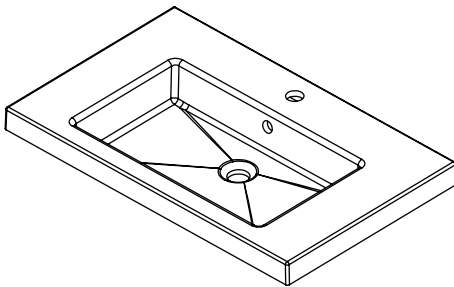

SPECIFICATION SHEET

Kolum 750mm 2 Drawer Wall Vanity

Features

- Wall Hung
- 2 Drawers
- Single Basin
- Colours: Timber Veneer on Plywood
- Gloss White: 2-pack urethane on MRF
- Dimensions: H700 x W750 x D465

TOP VIEW

FRONT VIEW

SIDE VIEW

SPECIFICATION SHEET

750mm Basin Options

Via

StoneCast with overflow
Gloss White - VIA
Matte White - VIAMW

W750 x D460 x H20

Ponti

StoneCast with overflow
Gloss White - PO

W754 x D460 x H50

Ari

StoneCast with overflow
Gloss White - VA

W750 x D465 x H50

requires a $\phi 32$ mm waste

SPECIFICATION SHEET

750mm Basin Options

Clasico

Vitreous China with overflow

Gloss White - VC

W760 x D465 x H20