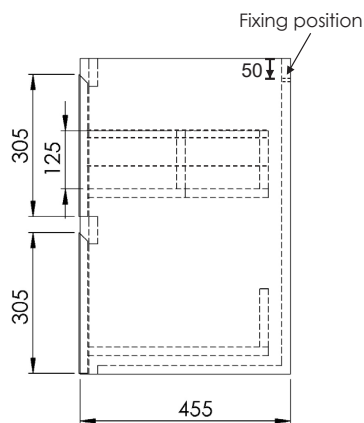

SPECIFICATION SHEET

Kolum 750mm 2 Drawer Wall Vanity

Features

- Wall Hung
- 2 Drawers
- Single Basin
- Colours: Timber Veneer on Plywood
- Gloss White: 2-pack urethane on MRF
- Dimensions: H700 x W750 x D465

TOP VIEW

FRONT VIEW

SIDE VIEW

SPECIFICATION SHEET

750mm Basin Options

Via

StoneCast with overflow
Gloss White - VIA
Matte White - VIAMW

W750 x D460 x H20

Ponti

StoneCast with overflow
Gloss White - PO

W754 x D460 x H50

Ari

StoneCast with overflow
Gloss White - VA

W750 x D465 x H50

requires a $\phi 32$ mm waste

SPECIFICATION SHEET

750mm Basin Options

Clasico

Vitreous China with overflow

Gloss White - VC

W760 x D465 x H20