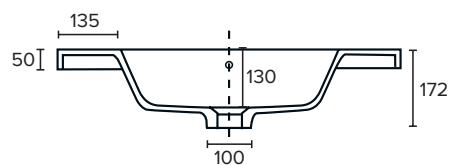

SPECIFICATION SHEET

Kolum 750mm 2 Drawer Wall Vanity

Features

- Wall Hung
- 2 Drawers
- Single Basin
- Colours: Timber Veneer on Plywood
- Gloss White: 2-pack urethane on MRF
- Dimensions: H700 x W750 x D465

TOP VIEW

FRONT VIEW

SIDE VIEW

SPECIFICATION SHEET

750mm Basin Options

Via

StoneCast with overflow
Gloss White - VIA
Matte White - VIAMW

W750 x D460 x H20

Ponti

StoneCast with overflow
Gloss White - PO

W754 x D460 x H50

Ari

StoneCast with overflow
Gloss White - VA

W750 x D465 x H50

requires a $\phi 32$ mm waste

SPECIFICATION SHEET

750mm Basin Options

Clasico

Vitreous China with overflow

Gloss White - VC

W760 x D465 x H20