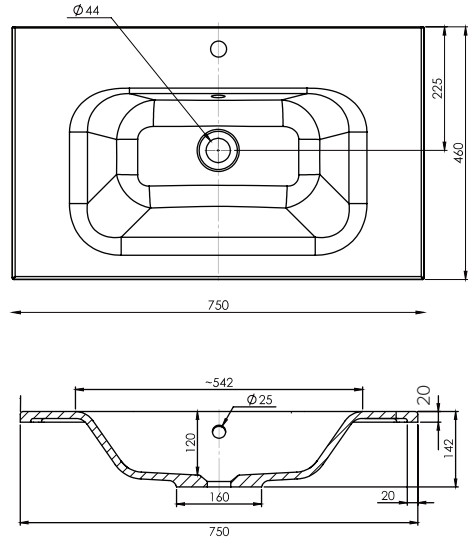

SPECIFICATION SHEET

Kolum 750mm 2 Drawer Wall Vanity

Features

- Wall Hung
- 2 Drawers
- Single Basin
- Colours: Timber Veneer on Plywood
- Gloss White: 2-pack urethane on MRF
- Dimensions: H700 x W750 x D465

TOP VIEW

FRONT VIEW

SIDE VIEW

SPECIFICATION SHEET

750mm Basin Options

Via

StoneCast with overflow
Gloss White - VIA
Matte White - VIAMW

W750 x D460 x H20

Ponti

StoneCast with overflow
Gloss White - PO

W754 x D460 x H50

Ari

StoneCast with overflow
Gloss White - VA

W750 x D465 x H50

requires a $\phi 32$ mm waste

SPECIFICATION SHEET

750mm Basin Options

Clasico

Vitreous China with overflow

Gloss White - VC

W760 x D465 x H20